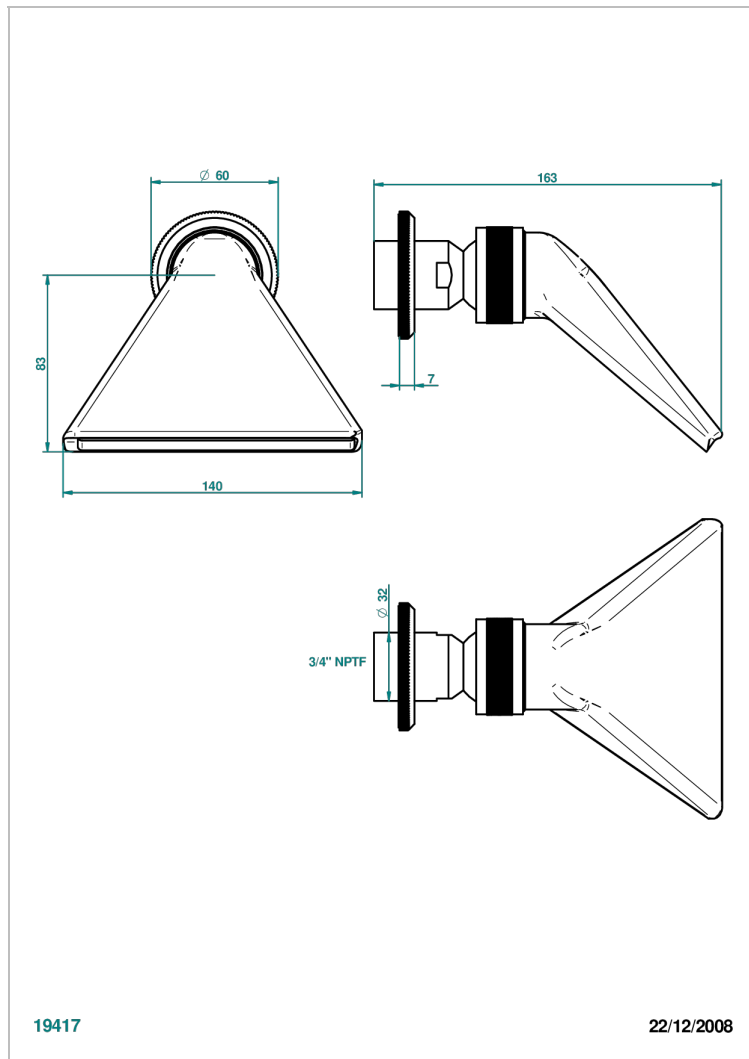

ART DECO WITH LEVER HANDLES

A55-3640/US

Shower head, cast deluge with 3/4" connection

THG[®]
PARIS

CHARACTERISTIC

- Art Déco with lever handles
- Shower head, cast deluge with 3/4" connection

AVAILABLE FINITIONS