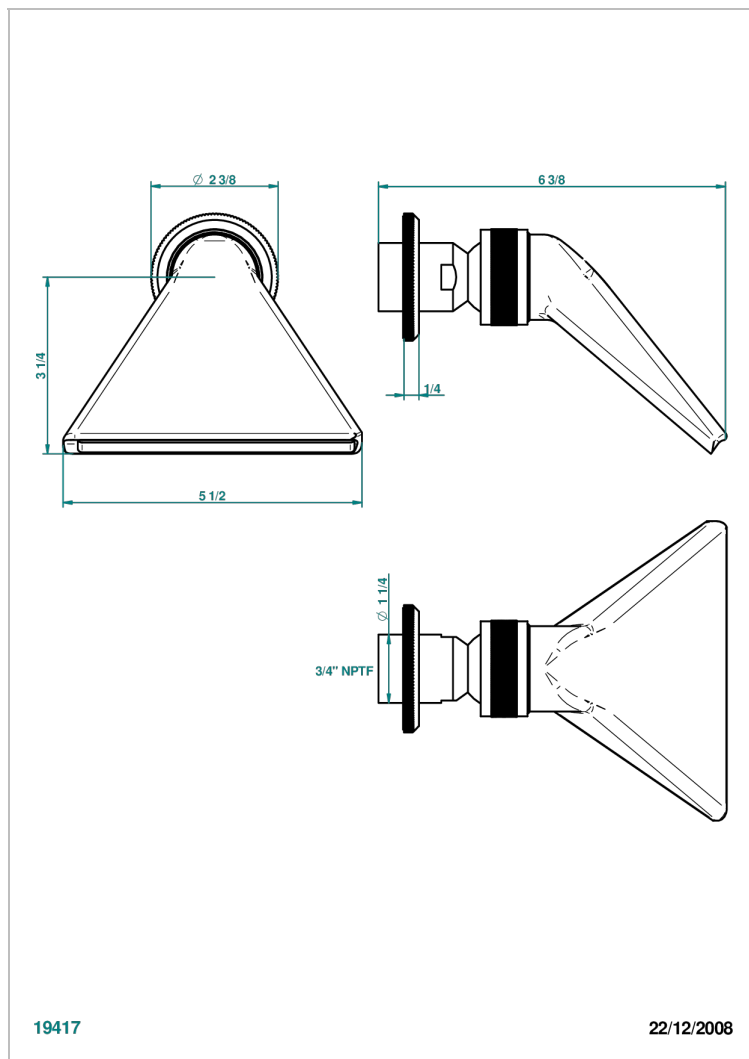

ART DECO WITH LEVER HANDLES

A55-3640/US

Shower head, cast deluge with 3/4" connection

THG[®]
PARIS

CHARACTERISTIC

- Art Déco with lever handles
- Shower head, cast deluge with 3/4" connection

AVAILABLE FINITIONS