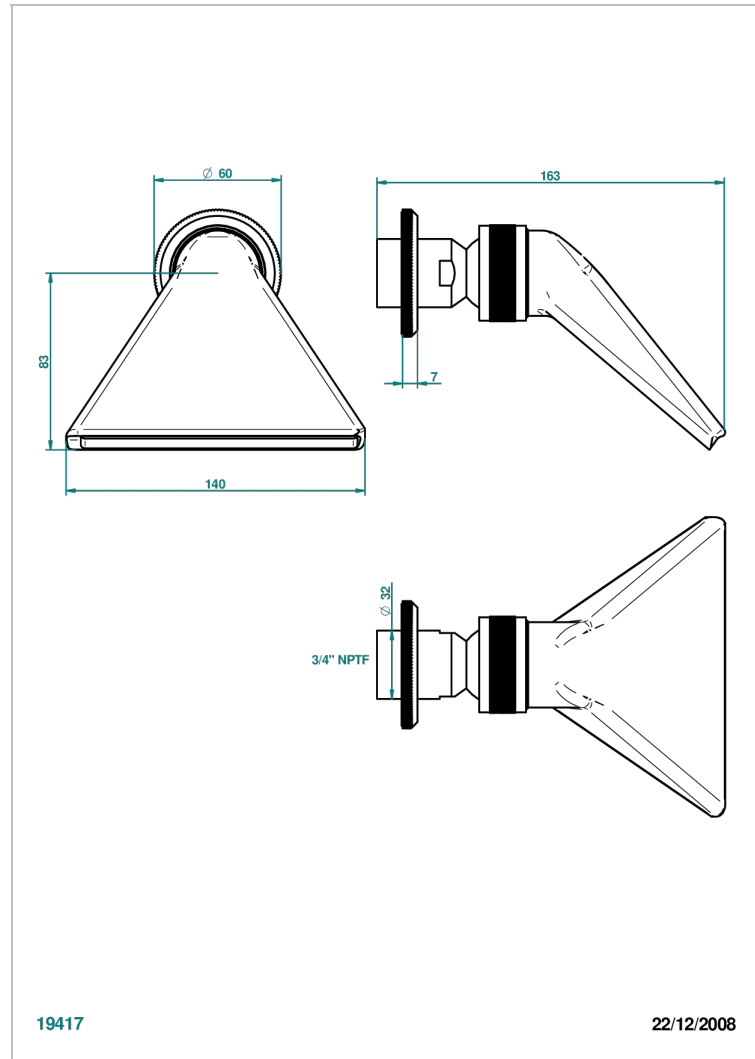

ART DECO

A54-3640/US

Shower head, cast deluge with 3/4" connection

THG[®]
PARIS

CHARACTERISTIC

- Art Déco
- Shower head, cast deluge with 3/4" connection

AVAILABLE FINITIONS

Black ceram - D30
Blush PVD - H62
Brass color PVD - H49
Brown bronze color PVD - F33
Chrome polished - A02
Chrome polished / gold polished - G02