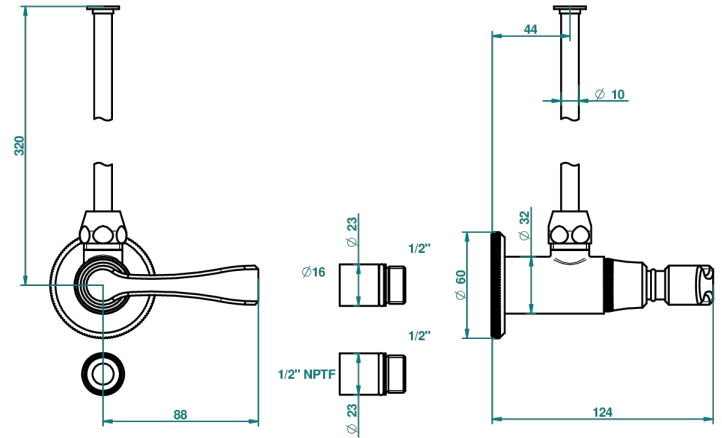

ART DECO CON MANETAS

A55-181/SWC

Angle valve with 3/8 toiletsupply quick adaptator set

THG[®]
PARIS

19415

08/10/2008

CARACTERÍSTICAS

- Art Deco con manetas
- Angle valve with 3/8 toiletsupply quick adaptator set