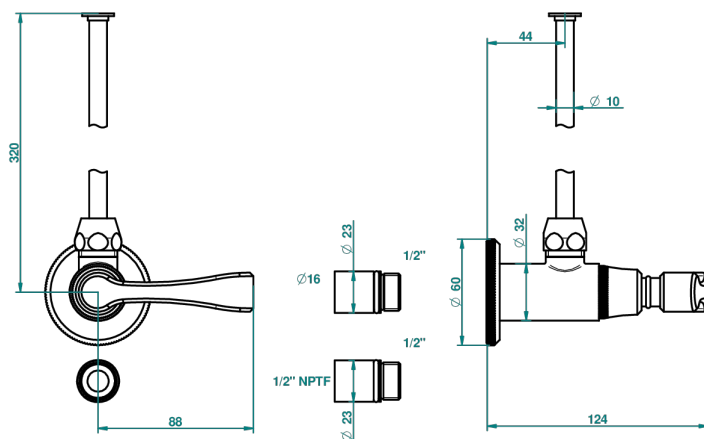

# ART DECO WITH LEVER HANDLES

A55-181/SWC

Angle supply valve with 3/8" adaptor set for toilet

19415

08/10/2008

## CHARACTERISTIC

- Art Déco with lever handles
- Angle supply valve with 3/8" adaptor set for toilet