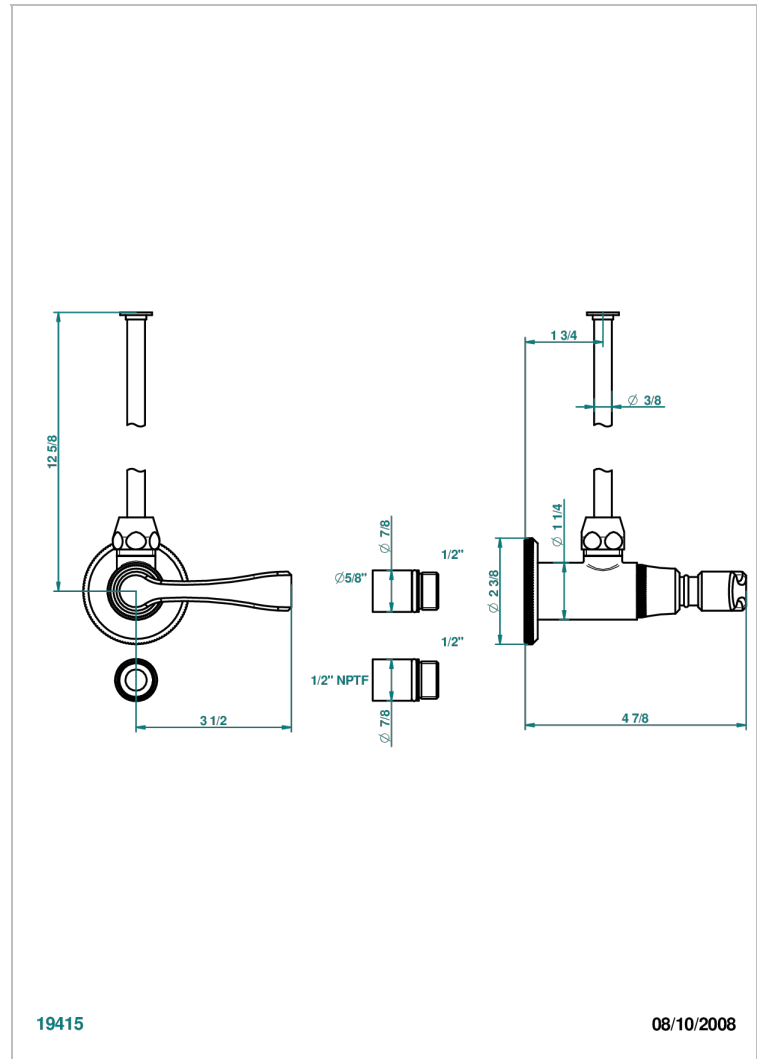

ART DECO CON MANETAS

A55-181/SWC

Angle valve with 3/8 toiletsupply quick adaptator set

THG[®]
PARIS

CARACTERÍSTICAS

- Art Deco con manetas
- Angle valve with 3/8 toiletsupply quick adaptator set

ACABADOS DISPONIBLES