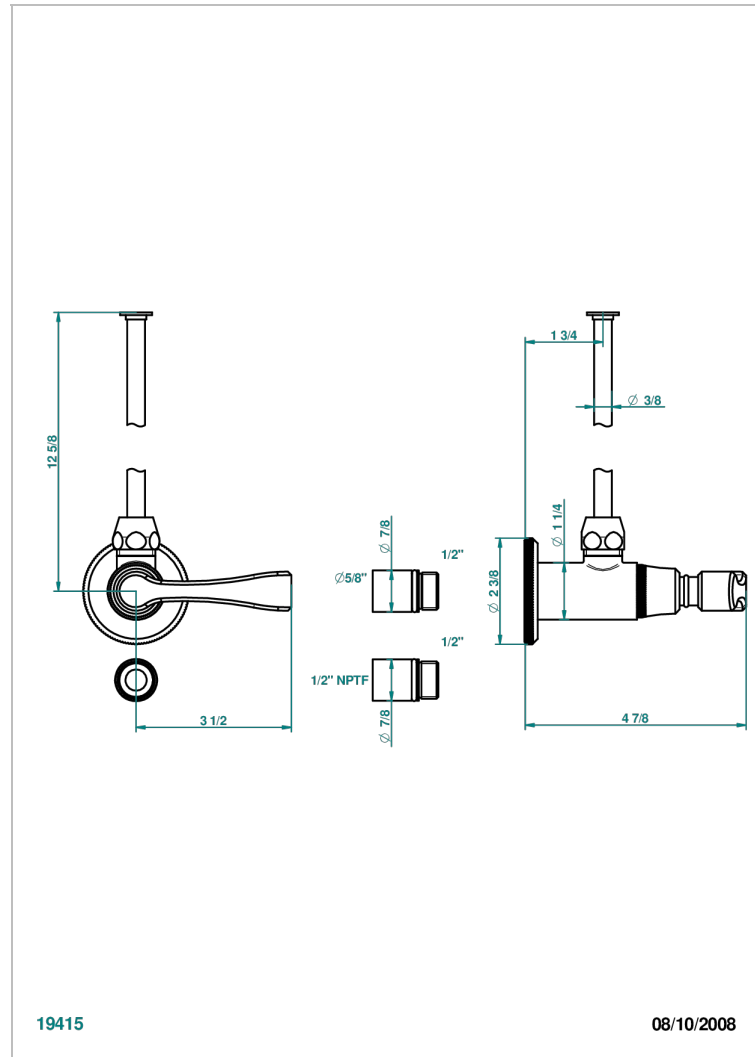

ART DECO WITH LEVER HANDLES

A55-181/SWC

Angle supply valve with 3/8" adaptor set for toilet

19415

08/10/2008

CHARACTERISTIC

- Art Déco with lever handles
- Angle supply valve with 3/8" adaptor set for toilet