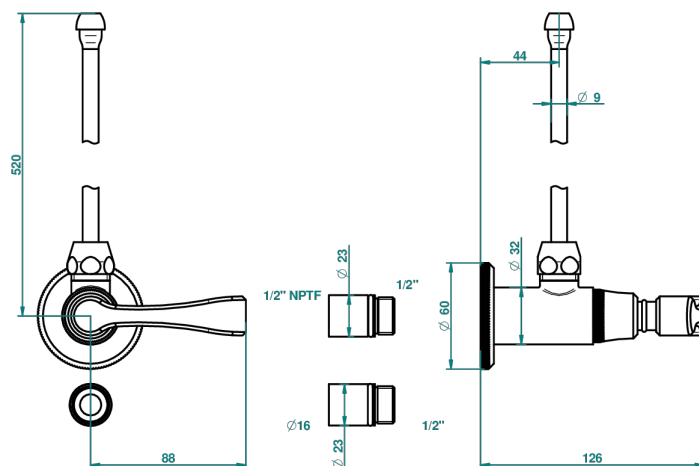

ART DECO CON MANETAS

A55-181/SLA

Angle valve with 3/8 supply lavatory quick adaptor set

THG[®]
PARIS

19414

09/07/2008

CARACTERÍSTICAS

- Art Deco con manetas
- Angle valve with 3/8 supply lavatory quick adaptor set