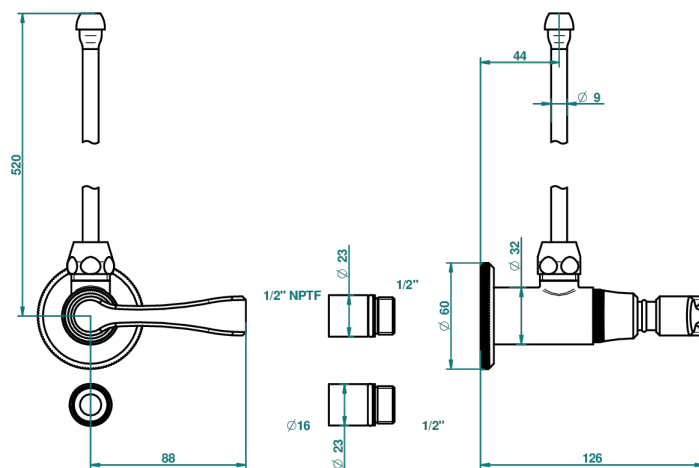

# ART DECO WITH LEVER HANDLES

A55-181/SLA

Angle supply valve with 3/8" adaptor set

THG<sup>®</sup>  
PARIS

19414

09/07/2008

## CHARACTERISTIC

- Art Déco with lever handles
- Angle supply valve with 3/8" adaptor set