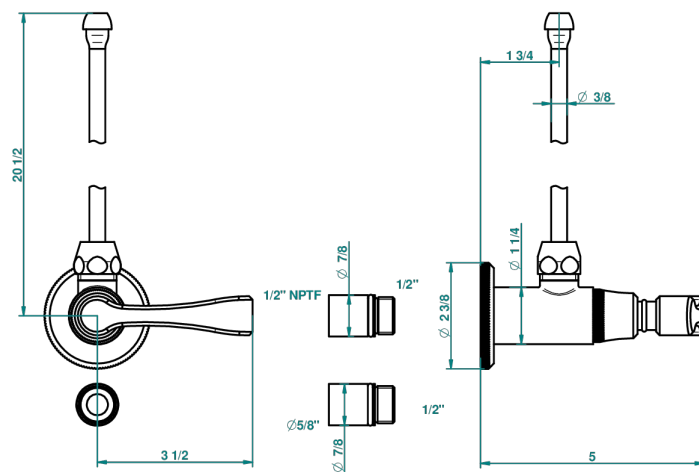

ART DECO WITH LEVER HANDLES

A55-181/SLA

Angle supply valve with 3/8" adaptor set

THG[®]
PARIS

19414

09/07/2008

CHARACTERISTIC

- Art Déco with lever handles
- Angle supply valve with 3/8" adaptor set