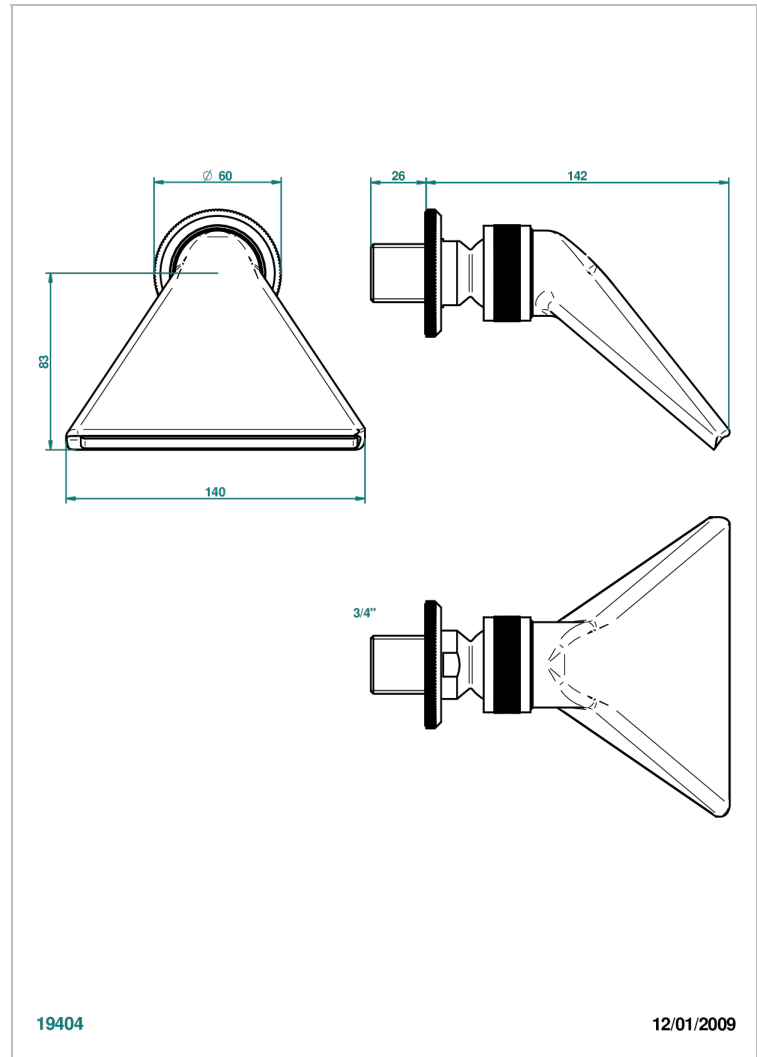

TRADITION WITH LEVER

A58-3640

Sports shower head 3/4"

THG[®]
PARIS

CHARACTERISTIC

- Tradition with lever
- Sports shower head 3/4"

AVAILABLE FINITIONS

Antique nickel - H28
Black ceram - D30
Blush PVD - H62
Brass color PVD - H49
Brown bronze color PVD - F33
Gold color PVD - H52