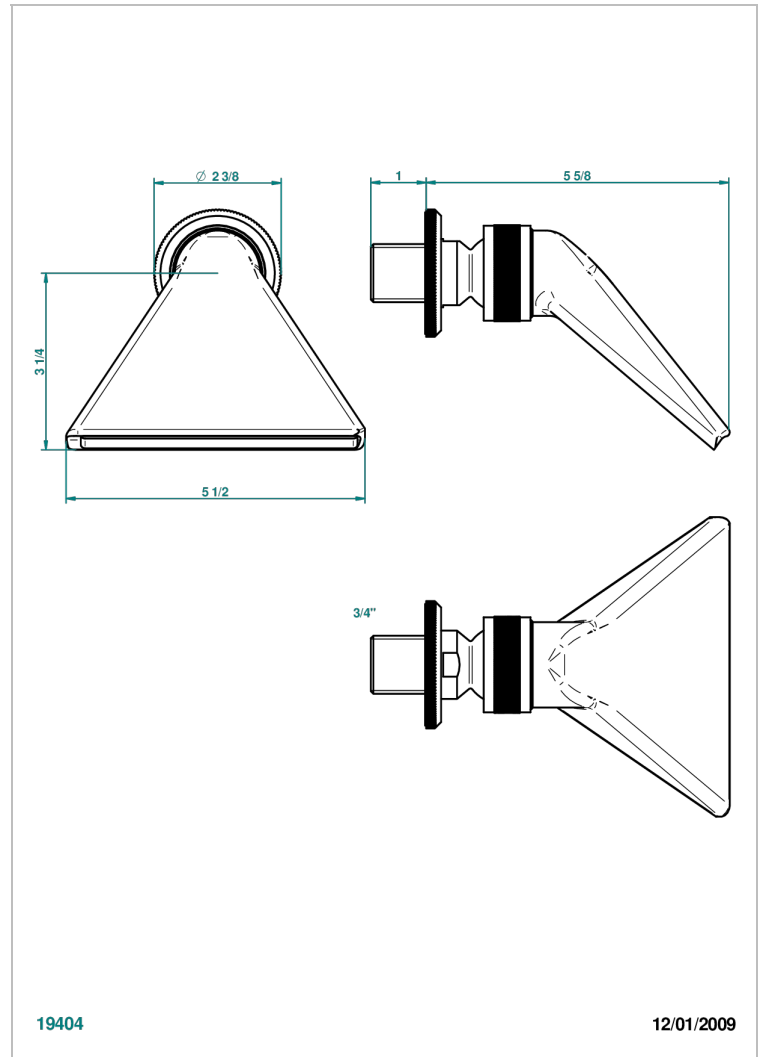

# TRADITION WITH LEVER

A58-3640

Sports shower head 3/4"

THG<sup>®</sup>  
PARIS

## CHARACTERISTIC

- Tradition with lever
- Sports shower head 3/4"