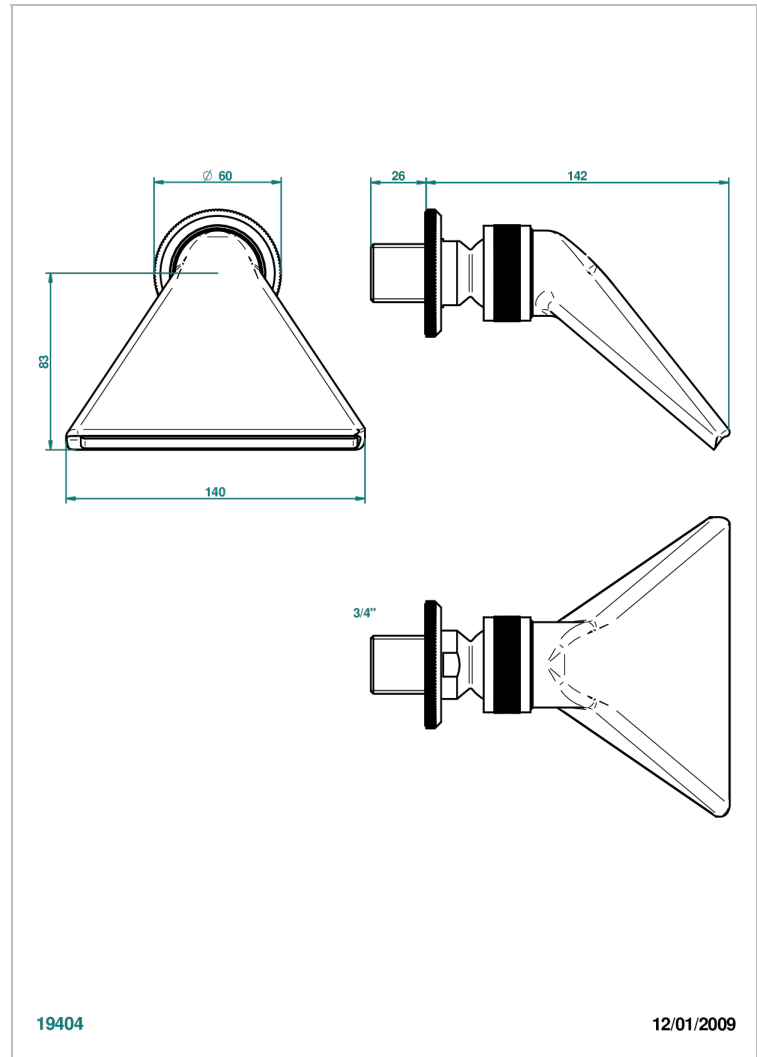

# ART DECO CRYSTAL

A56-3640

Sports shower head 3/4"

THG<sup>®</sup>  
PARIS

## CHARACTERISTIC

- Art Déco Crystal
- Sports shower head 3/4"