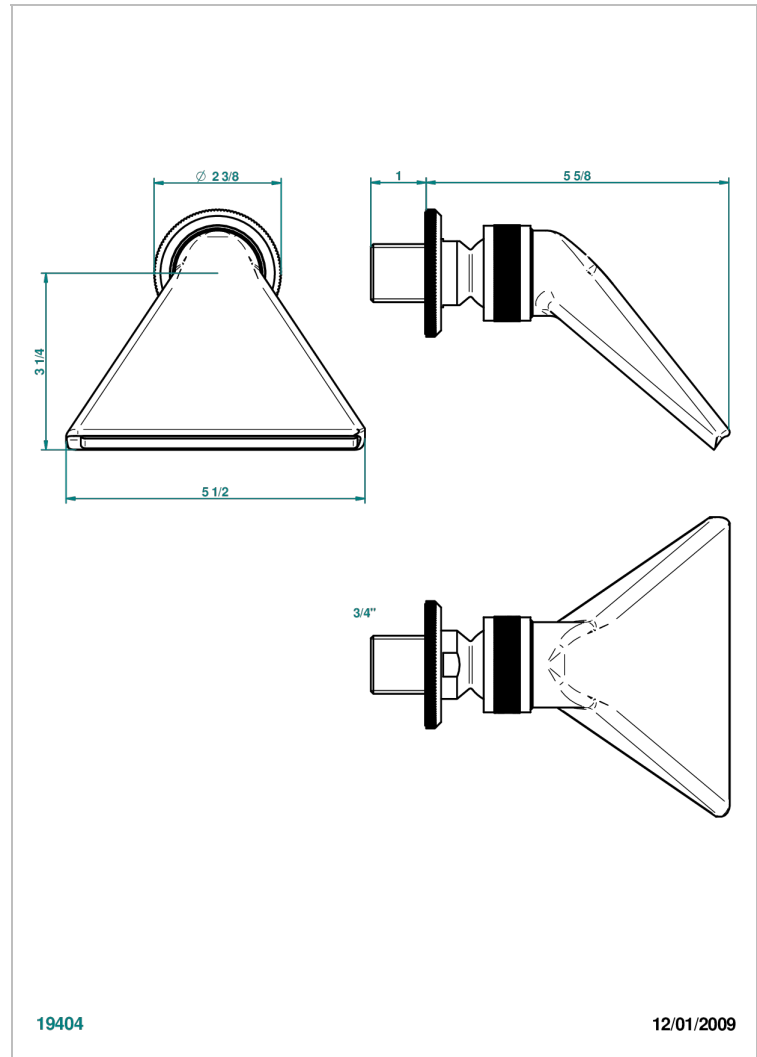

ART DECO CRYSTAL

A56-3640

Sports shower head 3/4"

THG[®]
PARIS

CHARACTERISTIC

- Art Déco Crystal
- Sports shower head 3/4"

AVAILABLE FINITIONS

Antique nickel - H28
Black ceram - D30
Blush PVD - H62
Brass color PVD - H49
Brown bronze color PVD - F33
Gold color PVD - H52