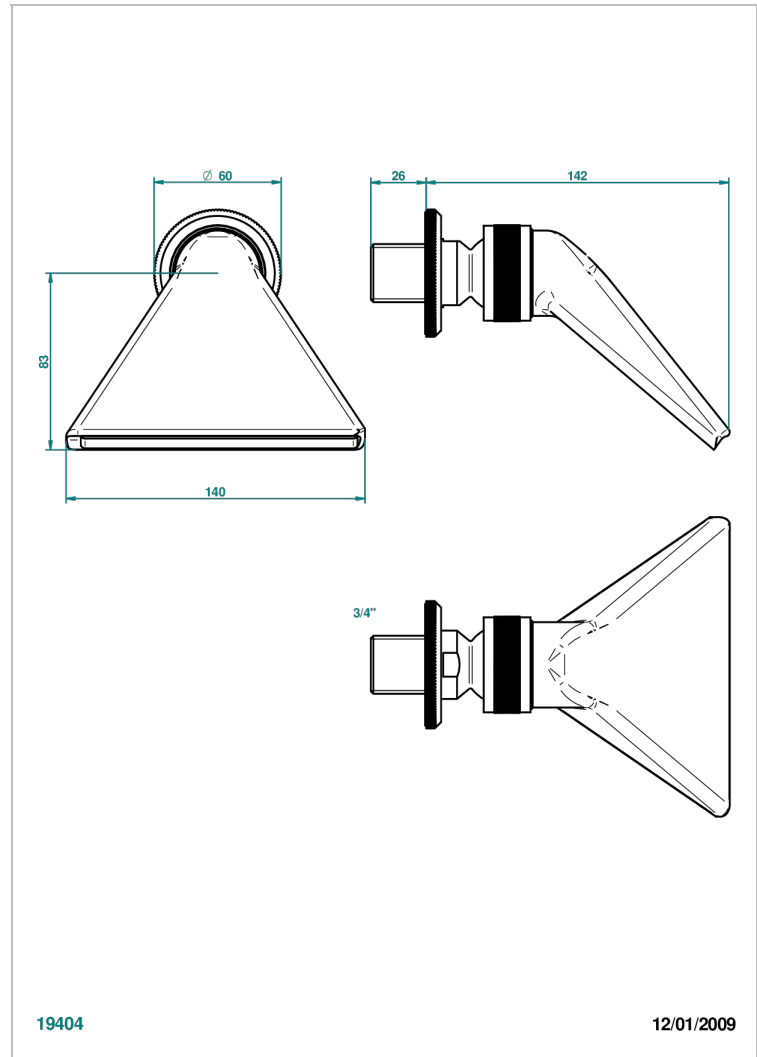

# ART DECO WITH LEVER

A55-3640

Sports shower head 3/4"

THG<sup>®</sup>  
PARIS

## CHARACTERISTIC

- Art Déco with lever
- Sports shower head 3/4"