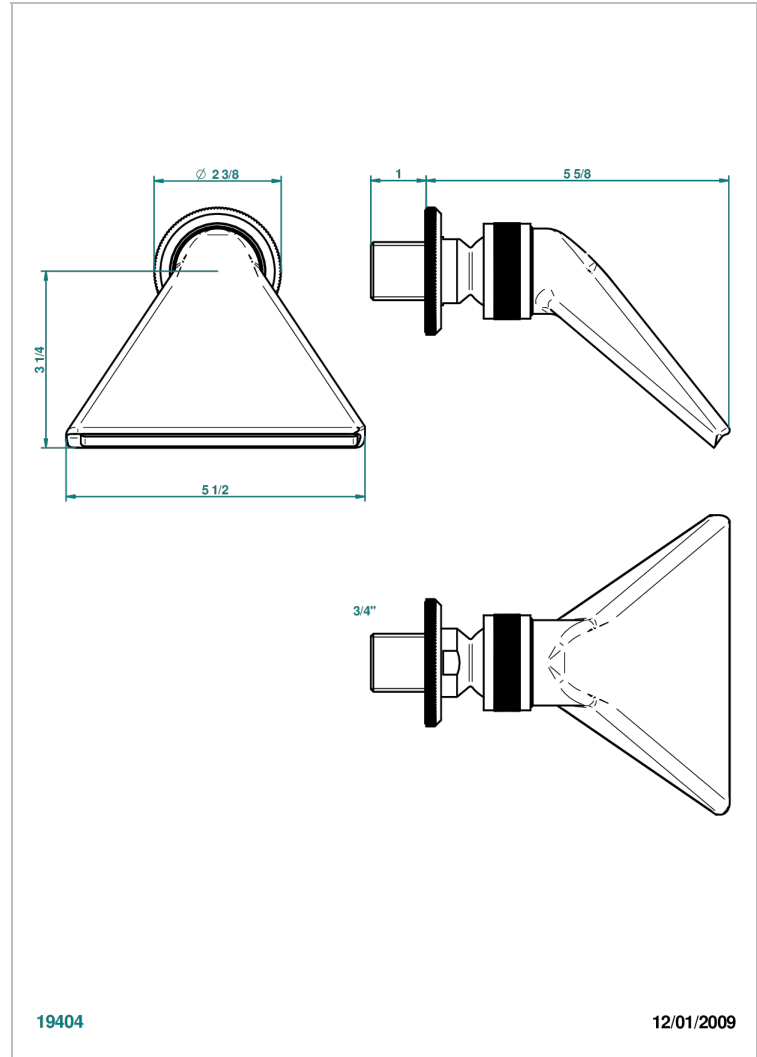

# ART DECO WITH LEVER

A55-3640

Sports shower head 3/4"

THG<sup>®</sup>  
PARIS

## CHARACTERISTIC

- Art Déco with lever
- Sports shower head 3/4"