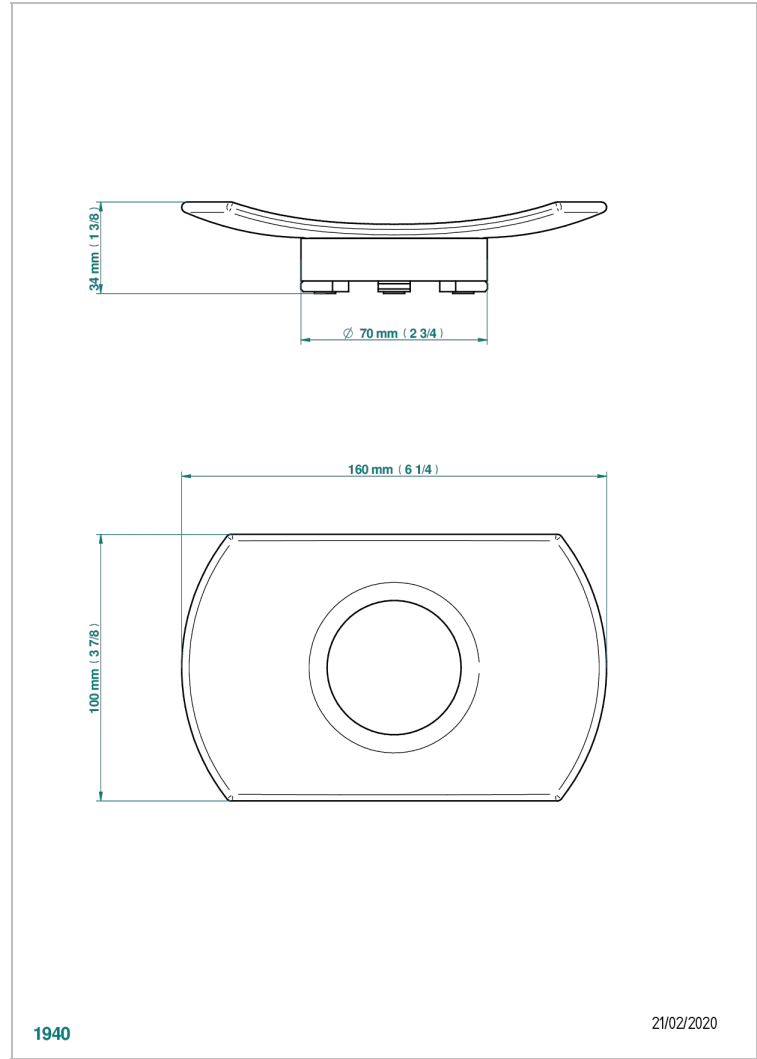

G00-500P

Soap dish, freestanding

1940

21/02/2020

CHARACTERISTIC

- General Products
- Soap dish, freestanding

AVAILABLE FINITIONS

Black ceram - D30
Blush PVD - H62
Brass color PVD - H49
Brown bronze color PVD - F33
Chrome polished - A02
Chrome polished / gold polished - G02