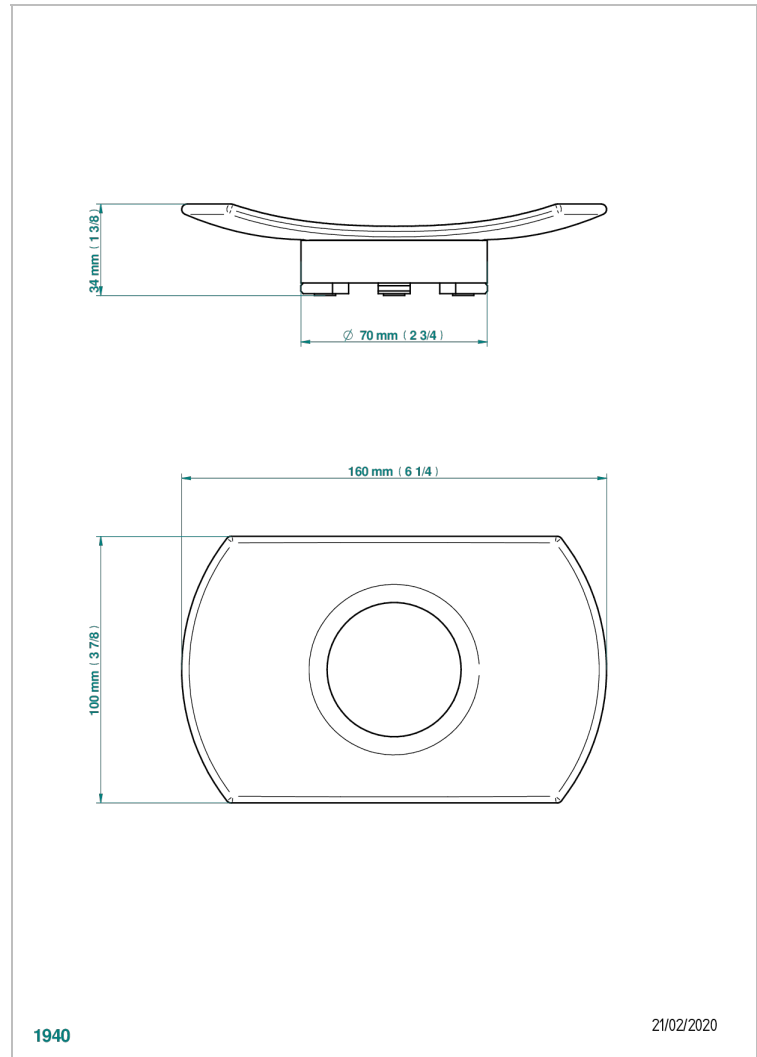

# GENERAL ITEMS

G00-500P

Soap dish on stand

1940

21/02/2020

## CHARACTERISTIC

- General Items
- Soap dish on stand