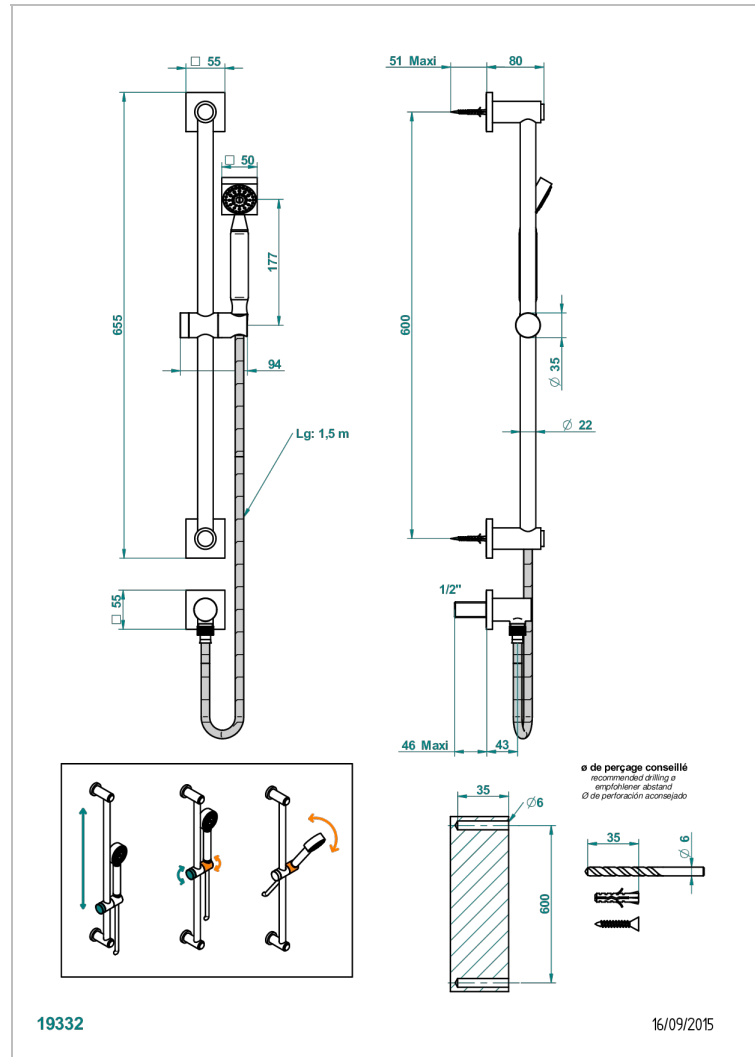

BELUGA WITH LEVER

G1U-58

Wall mounted stylised handshower, sidebar, hose, hook and elbow

CHARACTERISTIC

- Beluga with lever
- Wall mounted stylised handshower, sidebar, hose, hook and elbow

TECHNICAL SPECS

- Recommandé : 3 bars (max. 5 bars) - Advised : 43,5 psi (max. 72 psi)
- 9,5 l/min à 3 bars (2.5 gpm at 43.5 psi)

AVAILABLE FINITIONS

Antique nickel - H28
Black ceram - D30
Blush PVD - H62
Brass color PVD - H49
Brown bronze color PVD - F33
Gold color PVD - H52

Nickel color PVD - H55
Polished chrome (color finish) - A02
Polished chrome / Polished gold (color finish) - G02
Polished gold (color finish) - F01
Polished nickel - B01
Soft gold - F30

Soft matt gold - F31
Umber PVD - H66
Varnished matt antique red copper (color finish) - H07