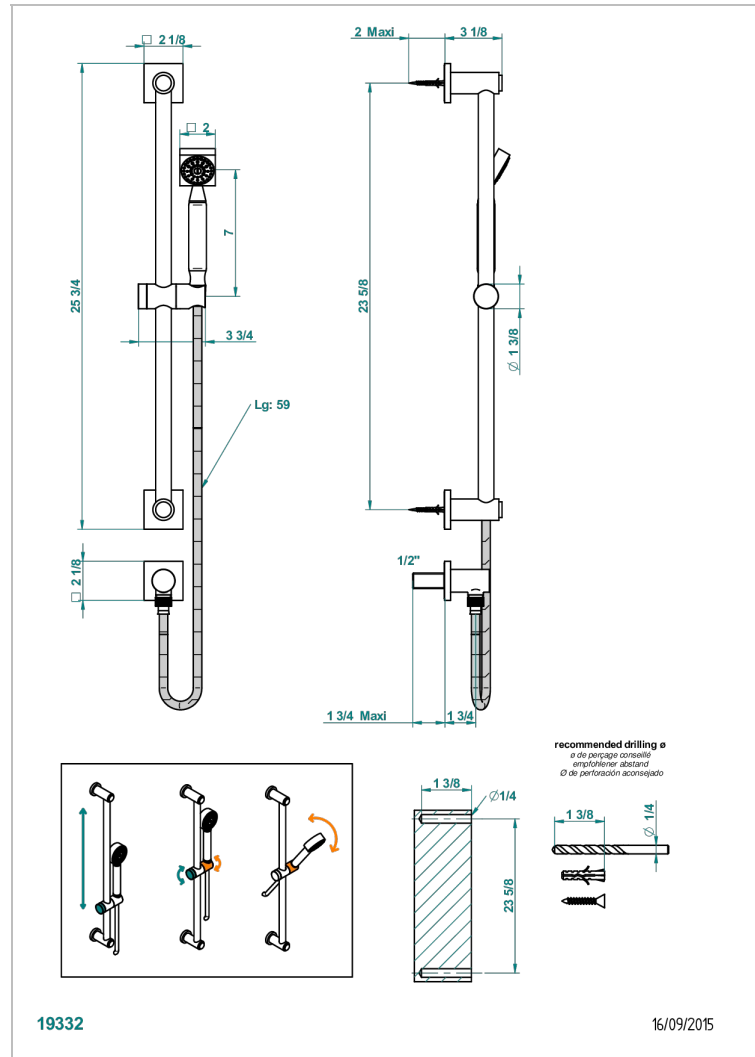

BELUGA WITH LEVER

G1U-58

Wall mounted stylised handshower, sidebar, hose, hook and elbow

CHARACTERISTIC

- Beluga with lever
- Wall mounted stylised handshower, sidebar, hose, hook and elbow

TECHNICAL SPECS

- Recommandé : 3 bars (max. 5 bars) - Advised : 43,5 psi (max. 72 psi)
- 9,5 l/min à 3 bars (2.5 gpm at 43.5 psi)

AVAILABLE FINITIONS

Antique nickel - H28
Black ceram - D30
Blush PVD - H62
Brass color PVD - H49
Brown bronze color PVD - F33
Gold color PVD - H52

Nickel color PVD - H55
Polished chrome (color finish) - A02
Polished chrome / Polished gold (color finish) - G02
Polished gold (color finish) - F01
Polished nickel - B01
Soft gold - F30

Soft matt gold - F31
Umber PVD - H66
Varnished matt antique red copper (color finish) - H07