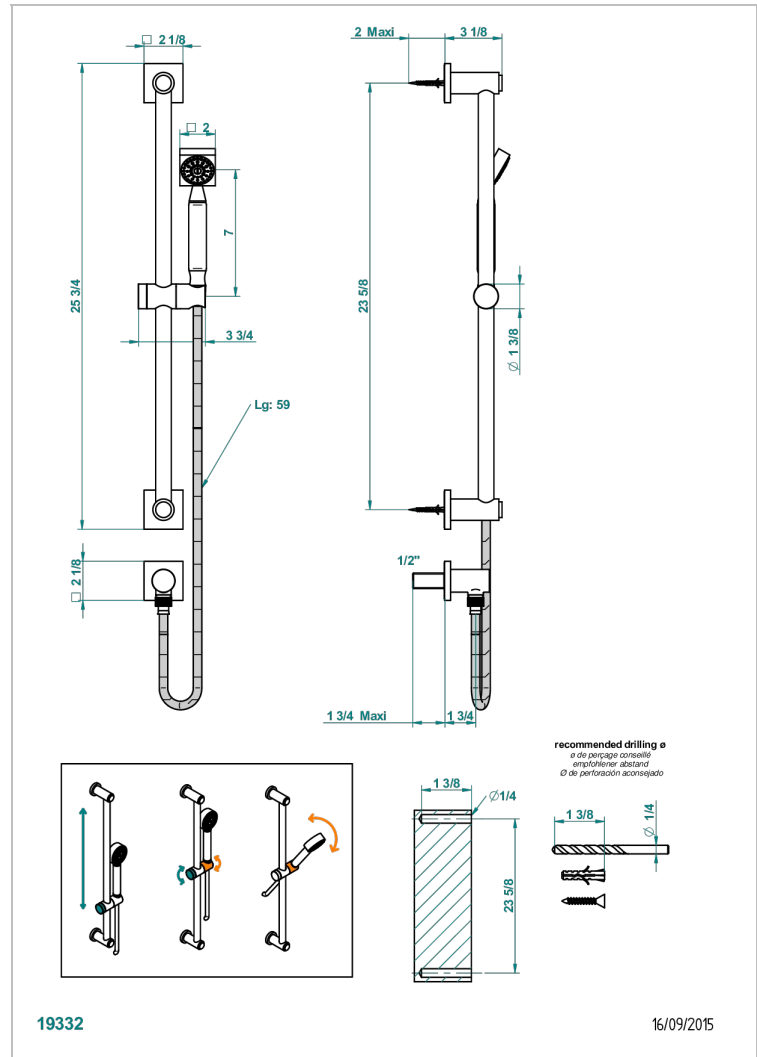

Wall mounted stylised handshower, sidebar, hose, hook and elbow

CHARACTERISTIC

- Beluga
- Wall mounted stylised handshower, sidebar, hose, hook and elbow

TECHNICAL SPECS

- Recommandé : 3 bars (max. 5 bars) - Advised : 43,5 psi (max. 72 psi)
- 9,5 l/min à 3 bars (2.5 gpm at 43.5 psi)

AVAILABLE FINITIONS

Antique nickel - H28
Black ceram - D30
Blush PVD - H62
Brass color PVD - H49
Brown bronze color PVD - F33
Gold color PVD - H52

Graphite PVD - H64
Lacquered light bronze - D01
Matt Umber PVD - H67
Matt blush PVD - H60
Matt brass color PVD - H50
Matt brown bronze color PVD - F34