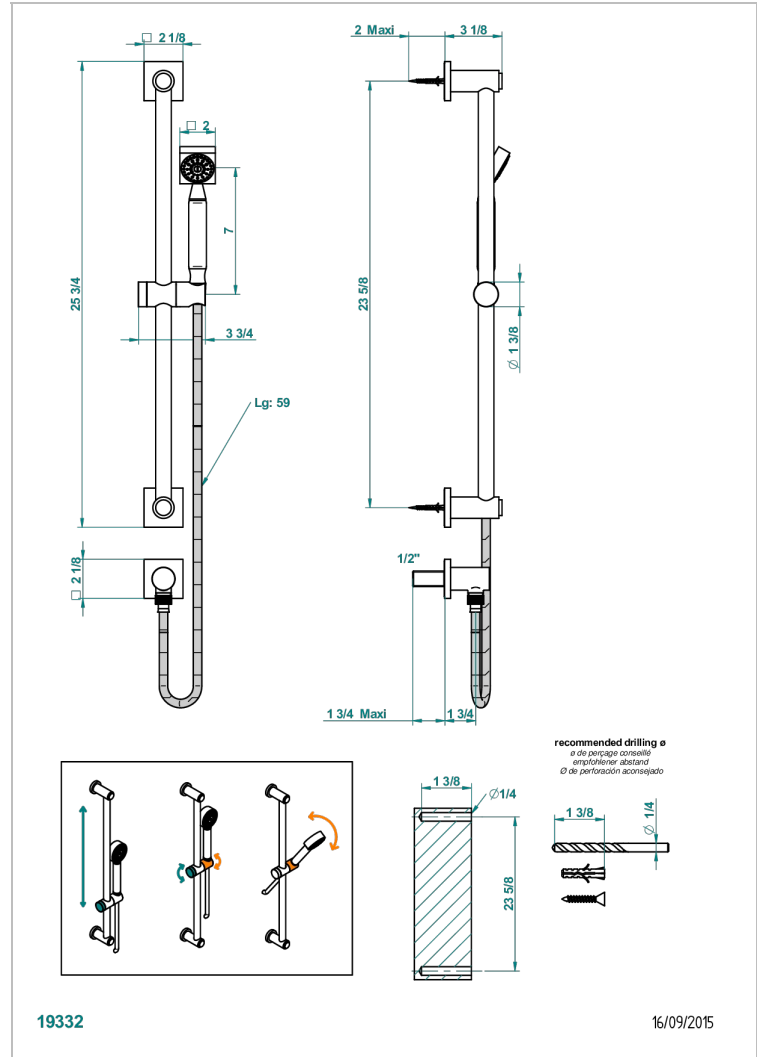

Wall mounted stylised handshower, sidebar, hose, hook and elbow

**CHARACTERISTIC**

- Pure
- Wall mounted stylised handshower, sidebar, hose, hook and elbow

**TECHNICAL SPECS**

- Recommandé : 3 bars (max. 5 bars) - Advised : 43,5 psi (max. 72 psi)
- 9,5 l/min à 3 bars (2.5 gpm at 43.5 psi)

**AVAILABLE FINITIONS**

Antique nickel - H28  
Black ceram - D30  
Blush PVD - H62  
Brass color PVD - H49  
Brown bronze color PVD - F33  
Gold color PVD - H52

Graphite PVD - H64  
Lacquered light bronze - D01  
Matt Umber PVD - H67  
Matt blush PVD - H60  
Matt brass color PVD - H50  
Matt brown bronze color PVD - F34