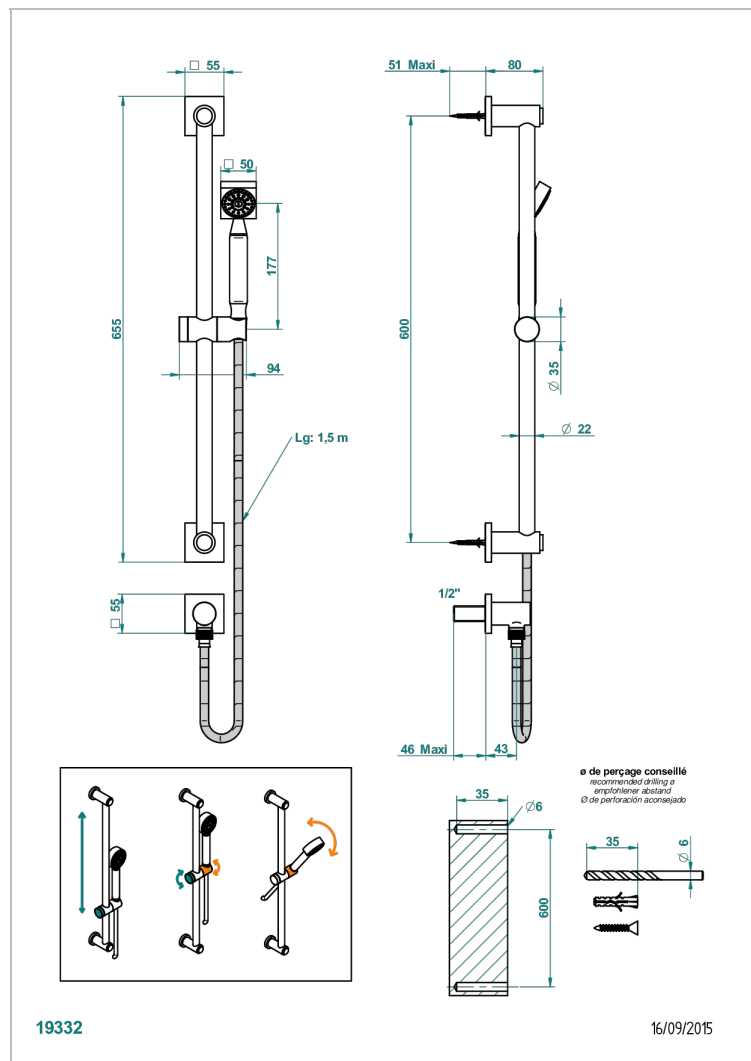

# MASQUE DE FEMME SMOOTH METAL

A2U-58

Wall mounted stylised handshower, sidebar, hose, hook and elbow

## CHARACTERISTIC

- Masque de Femme Smooth metal
- Wall mounted stylised handshower, sidebar, hose, hook and elbow

## TECHNICAL SPECS

- Recommandé : 3 bars (max. 5 bars) - Advised : 43,5 psi (max. 72 psi)
- 9,5 l/min à 3 bars (2.5 gpm at 43.5 psi)