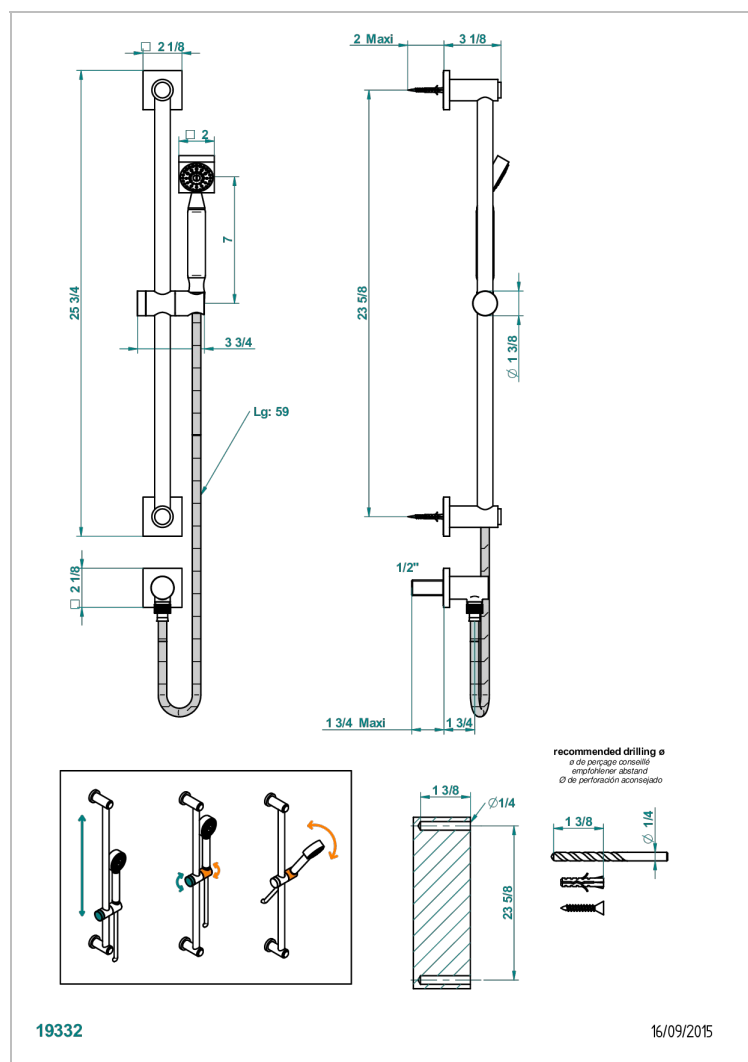

MASQUE DE FEMME SMOOTH METAL

A2U-58

Wall mounted stylised handshower, slidebar, hose, hook and elbow

CHARACTERISTIC

- Masque de Femme Smooth metal
- Wall mounted stylised handshower, slidebar, hose, hook and elbow

TECHNICAL SPECS

- Recommandé : 3 bars (max. 5 bars) - Advised : 43,5 psi (max. 72 psi)
- 9,5 l/min à 3 bars (2.5 gpm at 43.5 psi)

AVAILABLE FINITIONS

Antique nickel - H28
Black ceram - D30
Blush PVD - H62
Brass color PVD - H49
Brown bronze color PVD - F33
Gold color PVD - H52