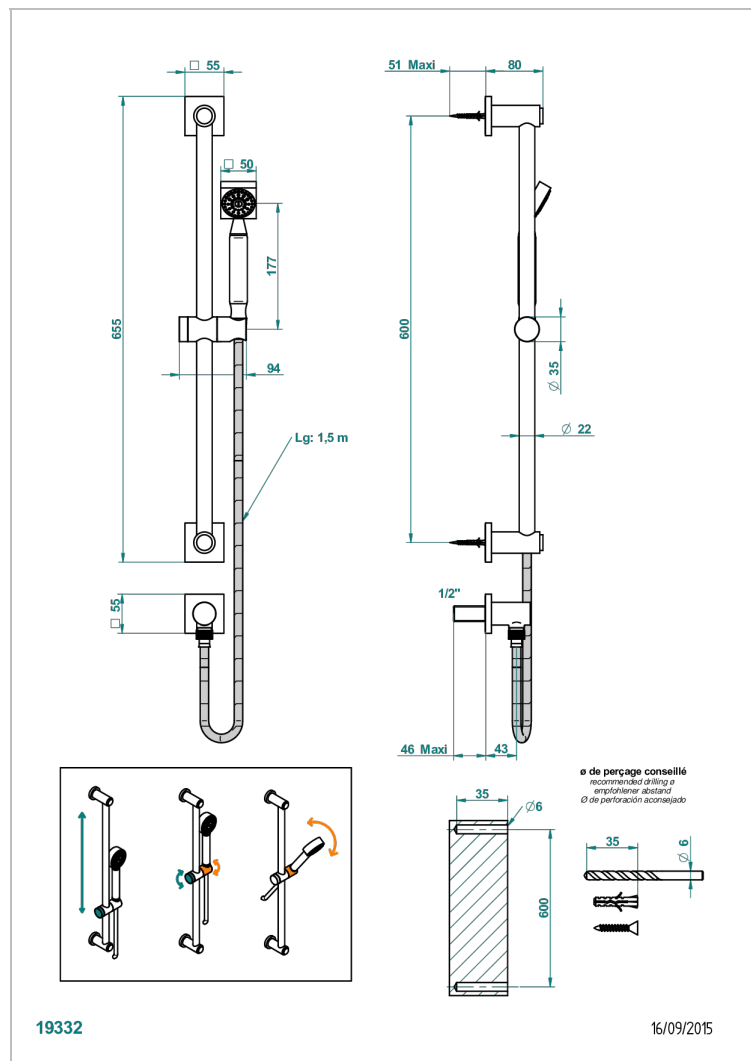

MASQUE DE FEMME SMOOTH METAL

A2U-58

Wall mounted stylised handshower, sidebar, hose, hook and elbow

CHARACTERISTIC

- Masque de Femme Smooth metal
- Wall mounted stylised handshower, sidebar, hose, hook and elbow

TECHNICAL SPECS

- Recommandé : 3 bars (max. 5 bars) - Advised : 43,5 psi (max. 72 psi)
- 9,5 l/min à 3 bars (2.5 gpm at 43.5 psi)

AVAILABLE FINITIONS

Antique nickel - H28
Black ceram - D30
Blush PVD - H62
Brass color PVD - H49
Brown bronze color PVD - F33
Gold color PVD - H52