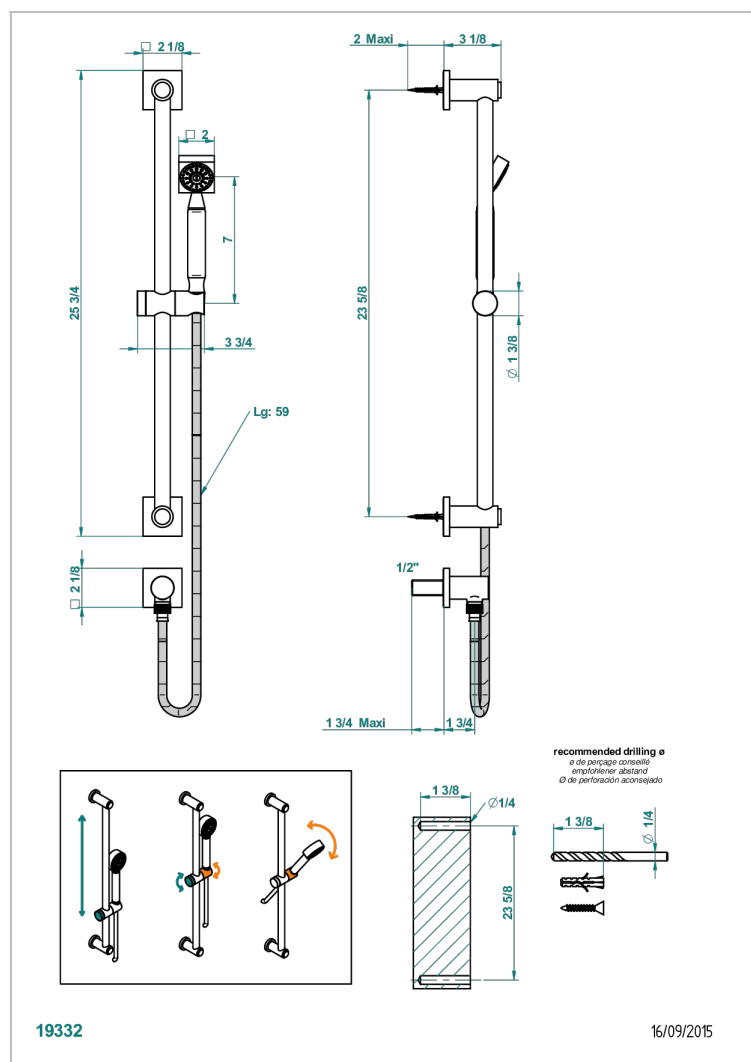

# MASQUE DE FEMME SMOOTH METAL

A2U-58

Wall mounted stylised handshower, sidebar, hose, hook and elbow

## CHARACTERISTIC

- Masque de Femme Smooth metal
- Wall mounted stylised handshower, sidebar, hose, hook and elbow

## TECHNICAL SPECS

- Recommandé : 3 bars (max. 5 bars) - Advised : 43,5 psi (max. 72 psi)
- 9,5 l/min à 3 bars (2.5 gpm at 43.5 psi)