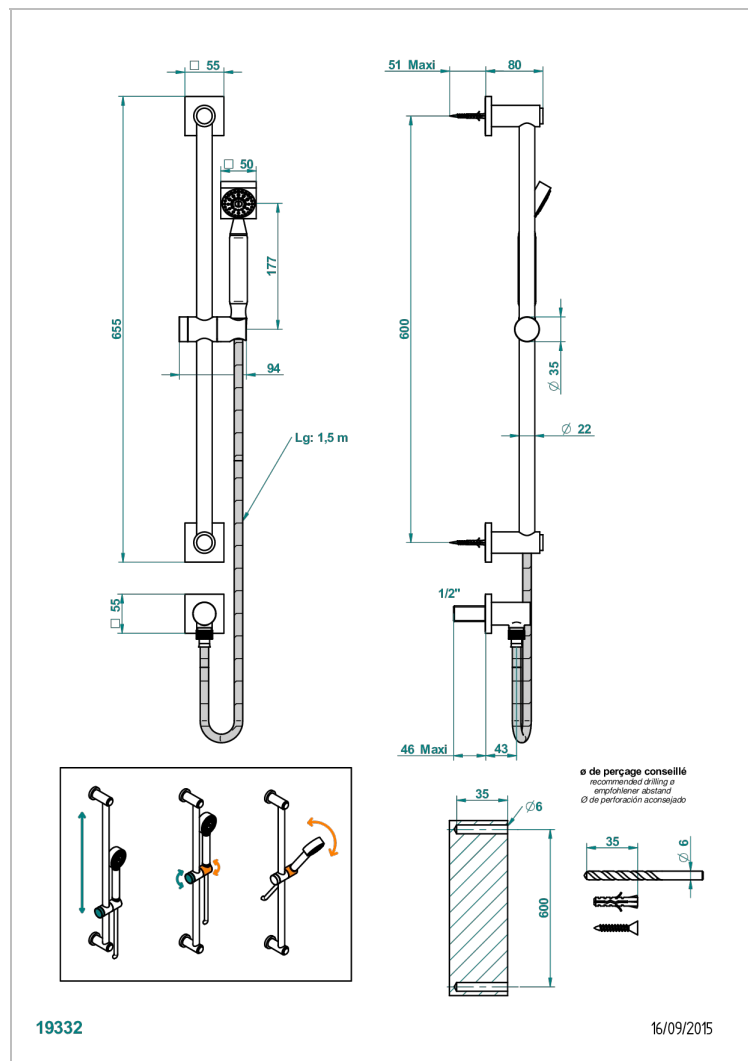

# MASQUE DE FEMME ENGRAVED METAL

A2T-58

Wall mounted stylised handshower, sidebar, hose, hook and elbow

## CHARACTERISTIC

- Masque de Femme Engraved Metal
- Wall mounted stylised handshower, sidebar, hose, hook and elbow

## TECHNICAL SPECS

- Recommandé : 3 bars (max. 5 bars) - Advised : 43,5 psi (max. 72 psi)
- 9,5 l/min à 3 bars (2.5 gpm at 43.5 psi)