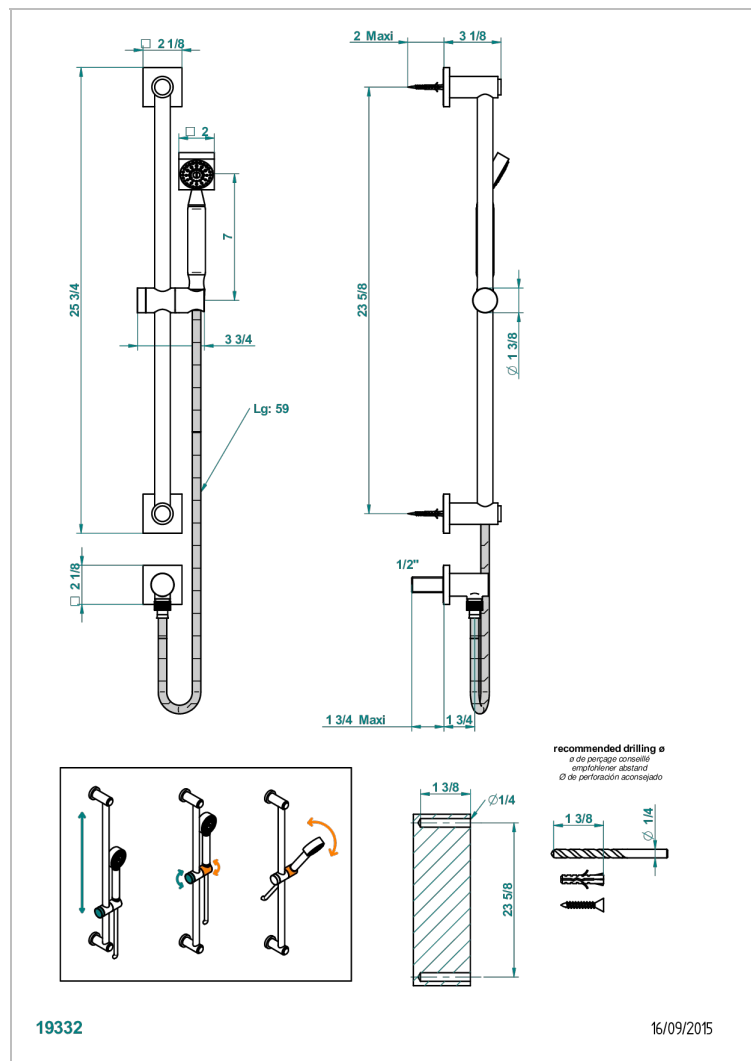

MASQUE DE FEMME ENGRAVED METAL

A2T-58

Wall mounted stylised handshower, sidebar, hose, hook and elbow

CHARACTERISTIC

- Masque de Femme Engraved Metal
- Wall mounted stylised handshower, sidebar, hose, hook and elbow

TECHNICAL SPECS

- Recommandé : 3 bars (max. 5 bars) - Advised : 43,5 psi (max. 72 psi)
- 9,5 l/min à 3 bars (2.5 gpm at 43.5 psi)

AVAILABLE FINITIONS

Antique nickel - H28
Black ceram - D30
Blush PVD - H62
Brass color PVD - H49
Brown bronze color PVD - F33
Gold color PVD - H52