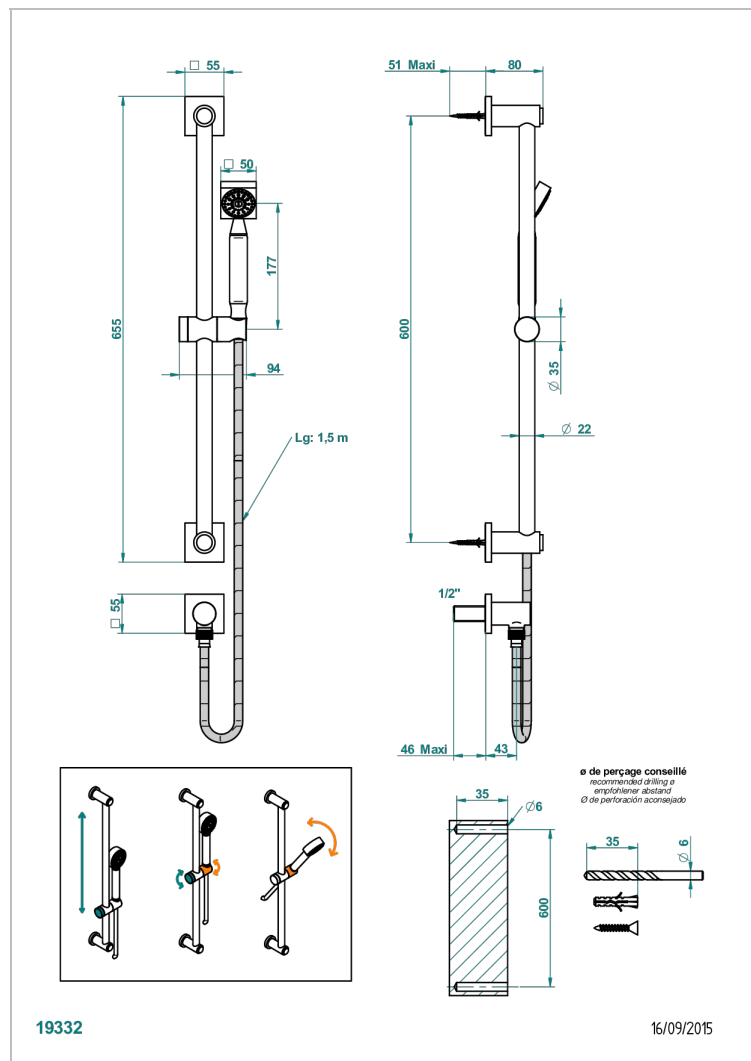

MASQUE DE FEMME ENGRAVED METAL

A2T-58

Wall mounted stylised handshower, sidebar, hose, hook and elbow

CHARACTERISTIC

- Masque de Femme Engraved Metal
- Wall mounted stylised handshower, sidebar, hose, hook and elbow

TECHNICAL SPECS

- Recommandé : 3 bars (max. 5 bars) - Advised : 43,5 psi (max. 72 psi)
- 9,5 l/min à 3 bars (2.5 gpm at 43.5 psi)

AVAILABLE FINITIONS

Antique nickel - H28
Black ceram - D30
Blush PVD - H62
Brass color PVD - H49
Brown bronze color PVD - F33
Gold color PVD - H52