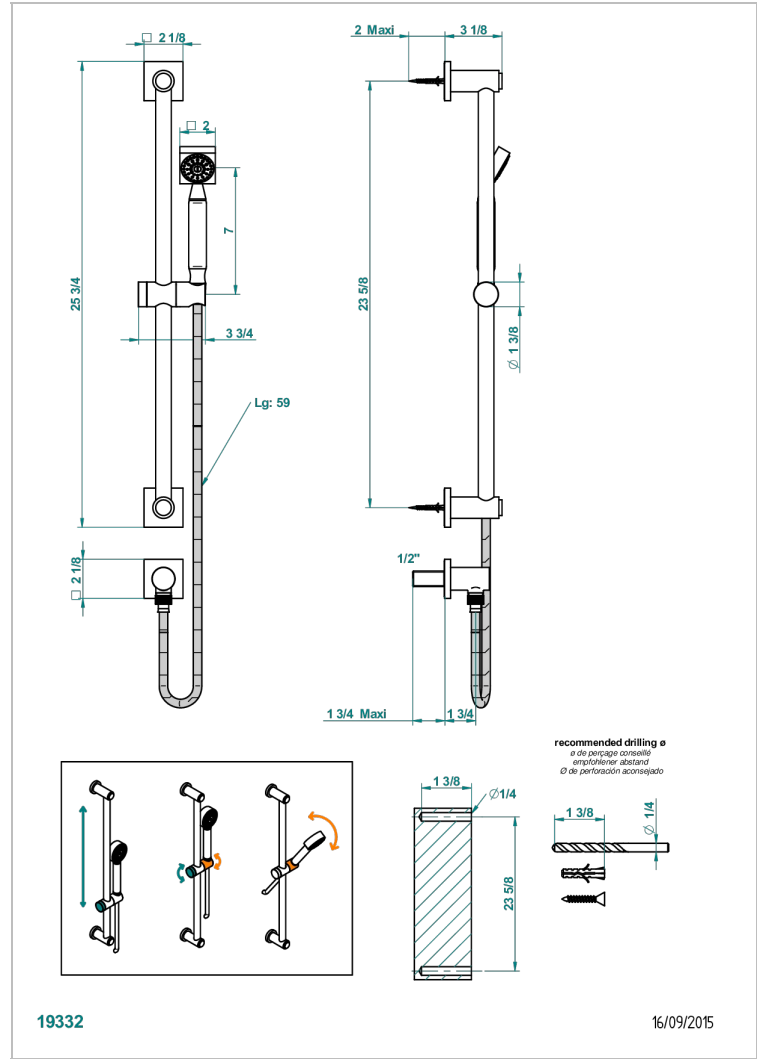

# MASQUE DE FEMME ENGRAVED METAL

A2T-58

Wall mounted stylised handshower, sidebar, hose, hook and elbow

19332

16/09/2015

## CHARACTERISTIC

- Masque de Femme Engraved Metal
- Wall mounted stylised handshower, sidebar, hose, hook and elbow

## TECHNICAL SPECS

- Recommandé : 3 bars (max. 5 bars) - Advised : 43,5 psi (max. 72 psi)
- 9,5 l/min à 3 bars (2.5 gpm at 43.5 psi)

## AVAILABLE FINITIONS

Antique nickel - H28  
Black ceram - D30  
Blush PVD - H62  
Brass color PVD - H49  
Brown bronze color PVD - F33  
Gold color PVD - H52

Graphite PVD - H64  
Matt Umber PVD - H67  
Matt blush PVD - H60  
Matt brass color PVD - H50  
Matt brown bronze color PVD - F34  
Matt chrome - C02