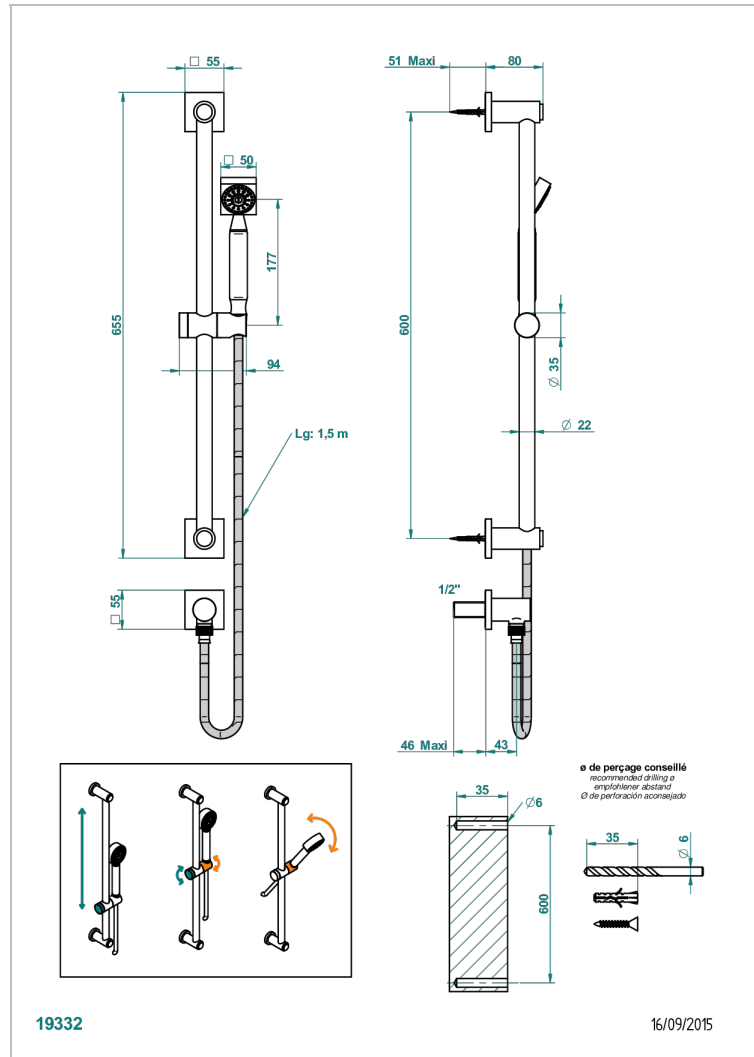

# MASQUE DE FEMME SOLAIRE

A2S-58

Wall mounted stylised handshower, sidebar, hose, hook and elbow

## CHARACTERISTIC

- Masque de Femme Solaire
- Wall mounted stylised handshower, sidebar, hose, hook and elbow

## TECHNICAL SPECS

- Recommandé : 3 bars (max. 5 bars) - Advised : 43,5 psi (max. 72 psi)
- 9,5 l/min à 3 bars (2.5 gpm at 43.5 psi)