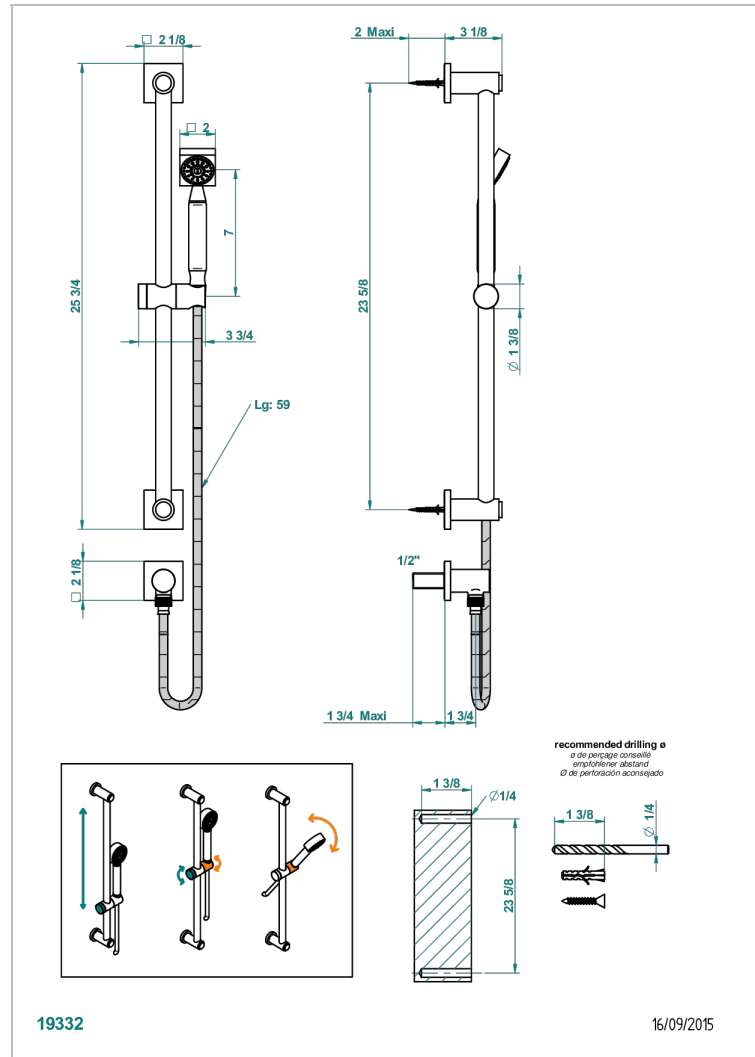

# MASQUE DE FEMME SOLAIRE

A2S-58

Wall mounted stylised handshower, sidebar, hose, hook and elbow

## CHARACTERISTIC

- Masque de Femme Solaire
- Wall mounted stylised handshower, sidebar, hose, hook and elbow

## TECHNICAL SPECS

- Recommandé : 3 bars (max. 5 bars) - Advised : 43,5 psi (max. 72 psi)
- 9,5 l/min à 3 bars (2.5 gpm at 43.5 psi)