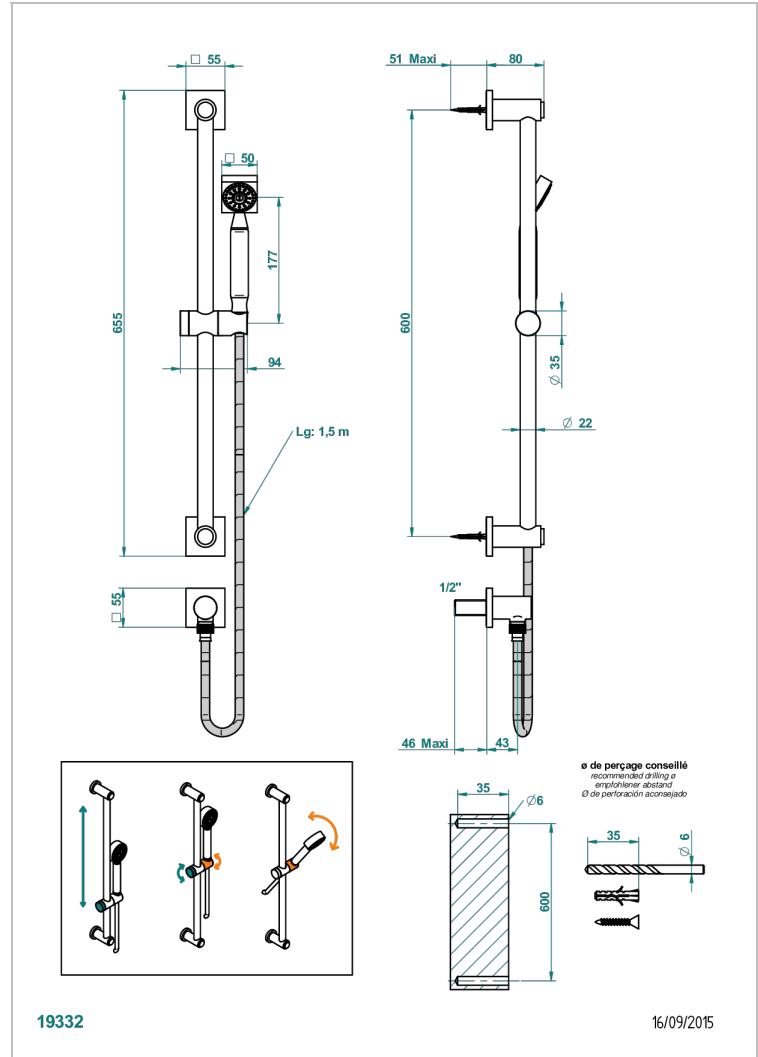

# MASQUE DE FEMME LUNAIRE

A2R-58

Wall mounted stylised handshower, sidebar, hose, hook and elbow

## CHARACTERISTIC

- Masque de Femme Lunaire
- Wall mounted stylised handshower, sidebar, hose, hook and elbow

## TECHNICAL SPECS

- Recommandé : 3 bars (max. 5 bars) - Advised : 43,5 psi (max. 72 psi)
- 9,5 l/min à 3 bars (2.5 gpm at 43.5 psi)