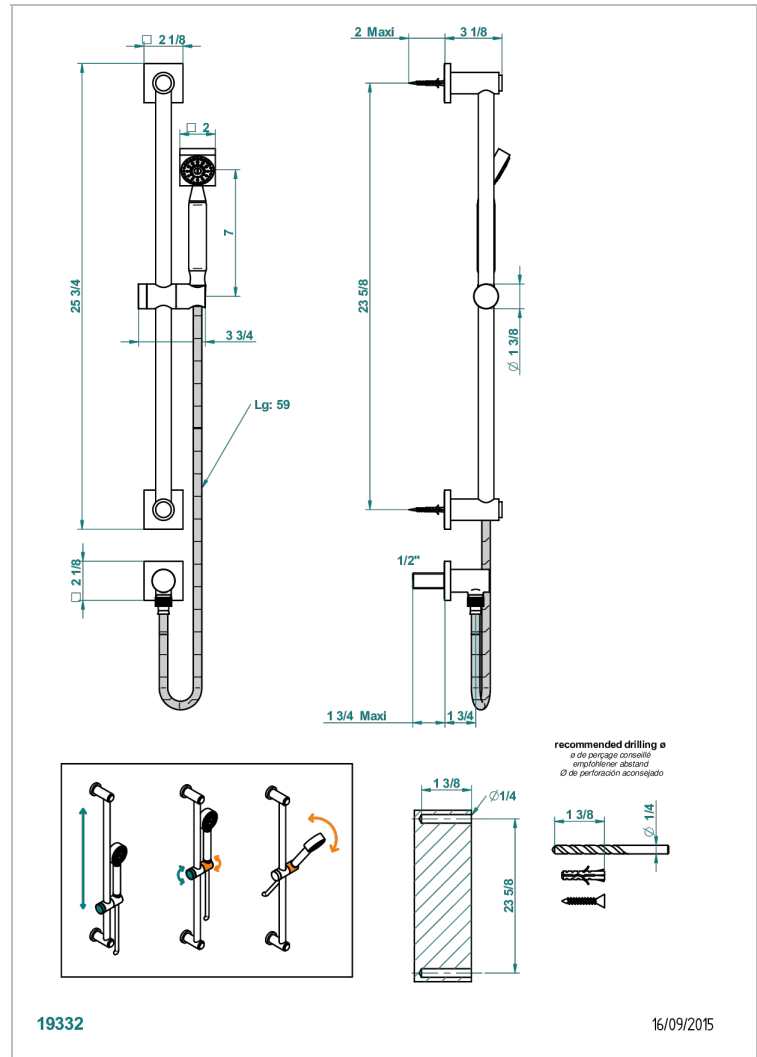

MASQUE DE FEMME LUNAIRE

A2R-58

Wall mounted stylised handshower, sidebar, hose, hook and elbow

CHARACTERISTIC

- Masque de Femme Lunaire
- Wall mounted stylised handshower, sidebar, hose, hook and elbow

TECHNICAL SPECS

- Recommandé : 3 bars (max. 5 bars) - Advised : 43,5 psi (max. 72 psi)
- 9,5 l/min à 3 bars (2.5 gpm at 43.5 psi)

AVAILABLE FINITIONS

- Black ceram - D30
- Matt chrome - C02
- Matt gold - F07
- Matt nickel (color finish) - C01
- Polished chrome (color finish) - A02
- Polished chrome / Polished gold (color finish) - G02