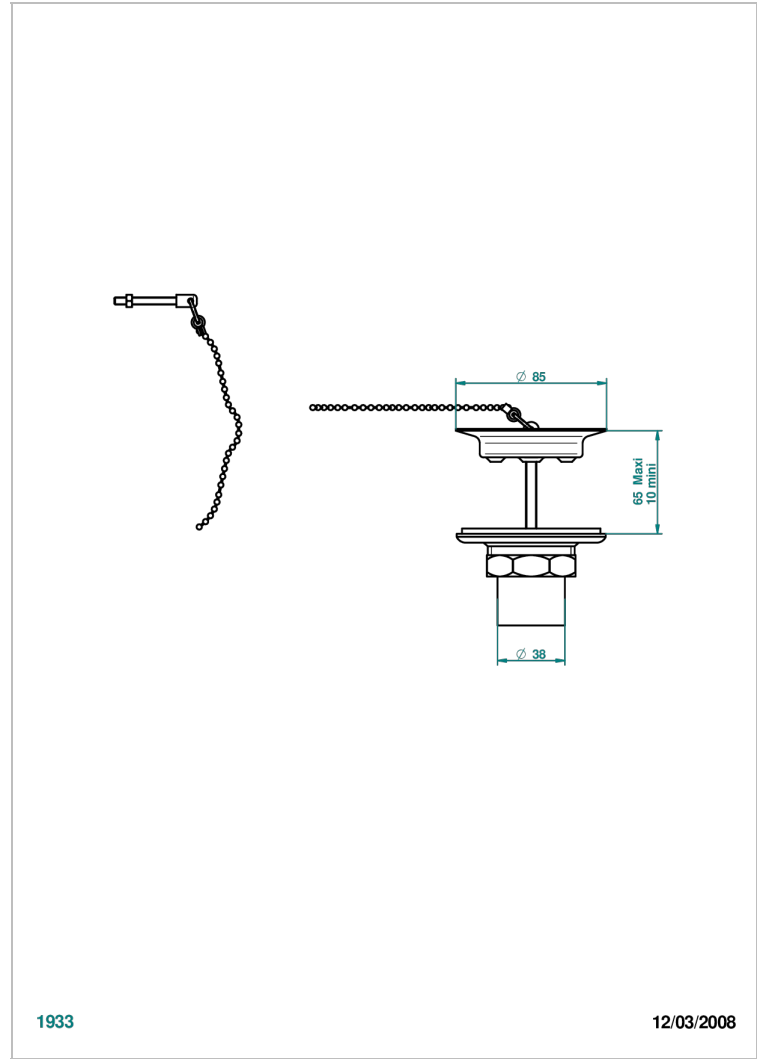

GRAND CENTRAL WHITE ONYX WITH LEVER HANDLES

U9S-363

Sink waste with metal plug

CHARACTERISTIC

- Grand central White Onyx with lever handles
- Sink waste with metal plug

AVAILABLE FINITIONS

Antique nickel - H28
Black ceram - D30
Blush PVD - H62
Brass color PVD - H49
Brown bronze color PVD - F33
Gold color PVD - H52