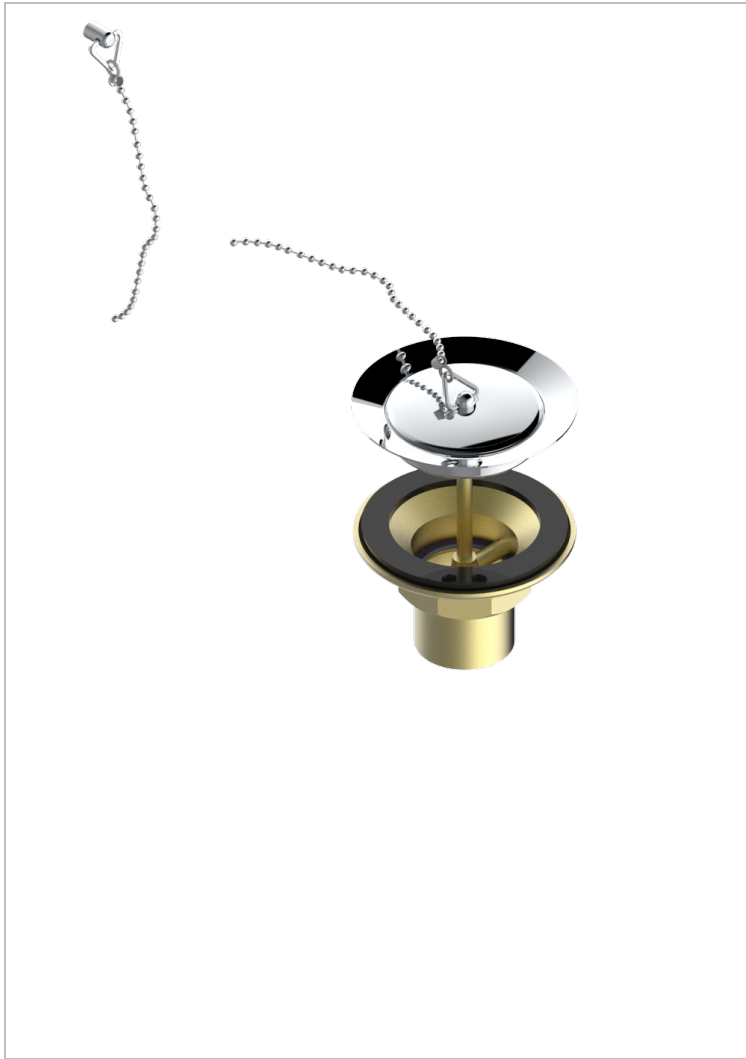

GRAND CENTRAL WHITE ONYX WITH LEVER HANDLES

U9S-363

Sink waste with metal plug

CHARACTERISTIC

- Grand central White Onyx with lever handles
- Sink waste with metal plug

AVAILABLE FINITIONS

Antique nickel - H28
Black ceram - D30
Blush PVD - H62
Brass color PVD - H49
Brown bronze color PVD - F33
Gold color PVD - H52

Graphite PVD - H64
Lacquered light bronze - D01
Matt Umber PVD - H67
Matt blush PVD - H60
Matt brass color PVD - H50
Matt brown bronze color PVD - F34

Matt chrome - C02
Matt gold - F07
Matt gold color PVD - H53
Matt graphite PVD - H65
Matt nickel (color finish) - C01
Matt nickel color PVD - H56

Natural smoked Brass - A13
Nickel color PVD - H55
Polished chrome (color finish) - A02
Polished gold (color finish) - F01
Polished nickel - B01
Soft gold - F30

Soft matt gold - F31
Umber PVD - H66
Varnished matt antique red copper
(color finish) - H07