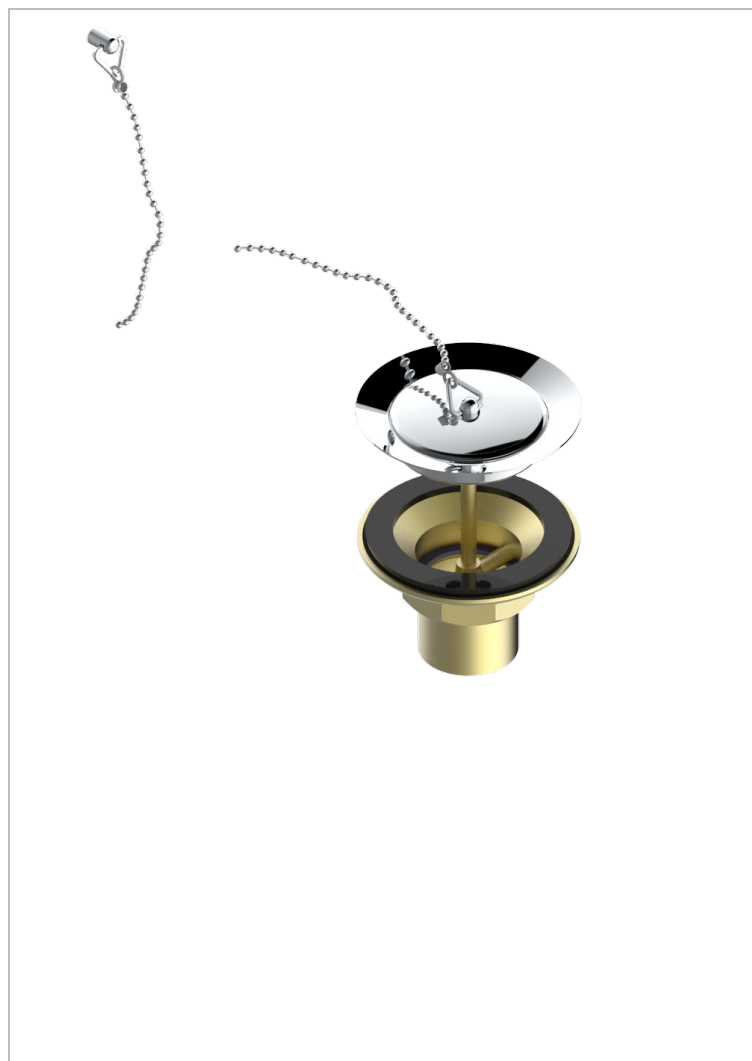

# GRAND CENTRAL WHITE ONYX WITH LEVER HANDLES

U9S-363

Sink waste with metal plug

## CHARACTERISTIC

- Grand central White Onyx with lever handles
- Sink waste with metal plug

## AVAILABLE FINITIONS

Antique nickel - H28  
Black ceram - D30  
Blush PVD - H62  
Brass color PVD - H49  
Brown bronze color PVD - F33  
Gold color PVD - H52

Graphite PVD - H64  
Lacquered light bronze - D01  
Matt Umber PVD - H67  
Matt blush PVD - H60  
Matt brass color PVD - H50  
Matt brown bronze color PVD - F34