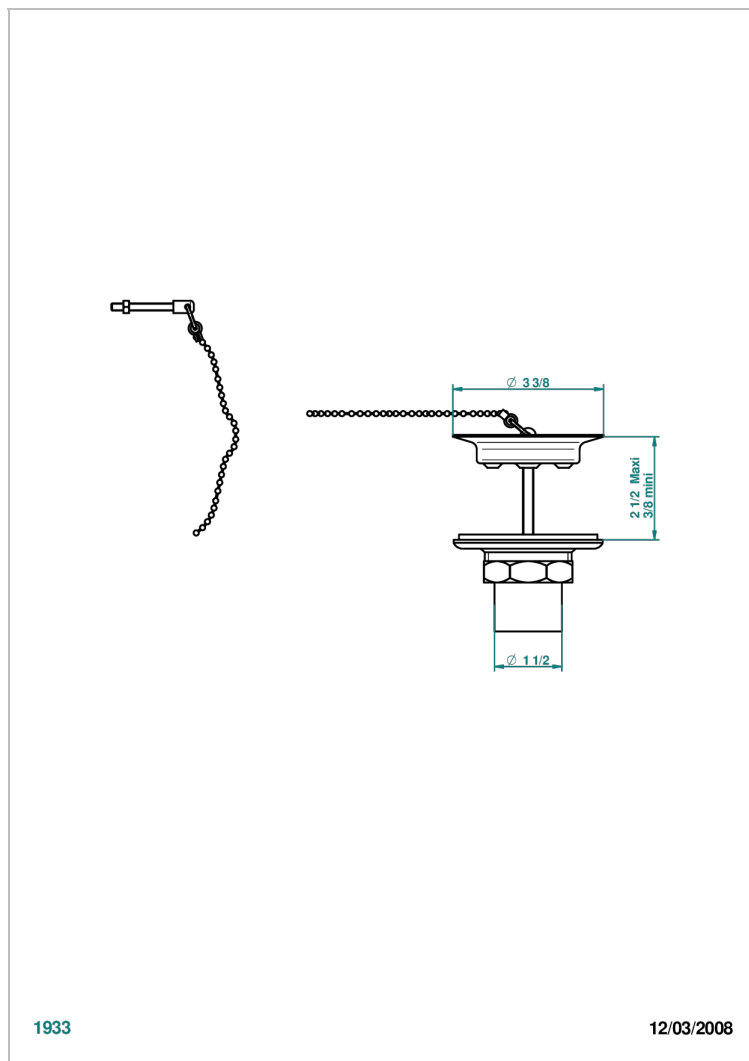

# GRAND CENTRAL WHITE ONYX WITH LEVER HANDLES

U9S-363

Sink waste with metal plug

## CHARACTERISTIC

- Grand central White Onyx with lever handles
- Sink waste with metal plug