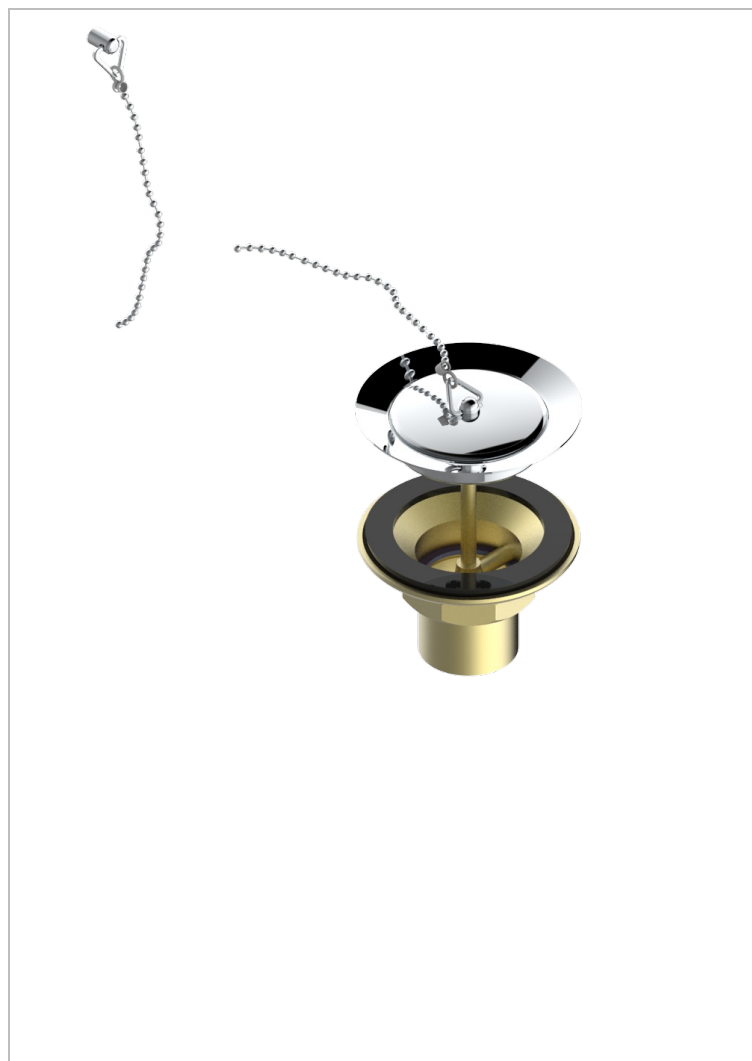

GRAND CENTRAL WHITE ONYX WITH LEVER HANDLES

U9S-363

Sink waste with metal plug

CHARACTERISTIC

- Grand central White Onyx with lever handles
- Sink waste with metal plug

AVAILABLE FINITIONS

Antique nickel - H28
Black ceram - D30
Blush PVD - H62
Brass color PVD - H49
Brown bronze color PVD - F33
Gold color PVD - H52

Graphite PVD - H64
Lacquered light bronze - D01
Matt Umber PVD - H67
Matt blush PVD - H60
Matt brass color PVD - H50
Matt brown bronze color PVD - F34

Matt chrome - C02
Matt gold - F07
Matt gold color PVD - H53
Matt graphite PVD - H65
Matt nickel (color finish) - C01
Matt nickel color PVD - H56

Natural smoked Brass - A13
Nickel color PVD - H55
Polished chrome (color finish) - A02
Polished gold (color finish) - F01
Polished nickel - B01
Soft gold - F30

Soft matt gold - F31
Umber PVD - H66
Varnished matt antique red copper
(color finish) - H07