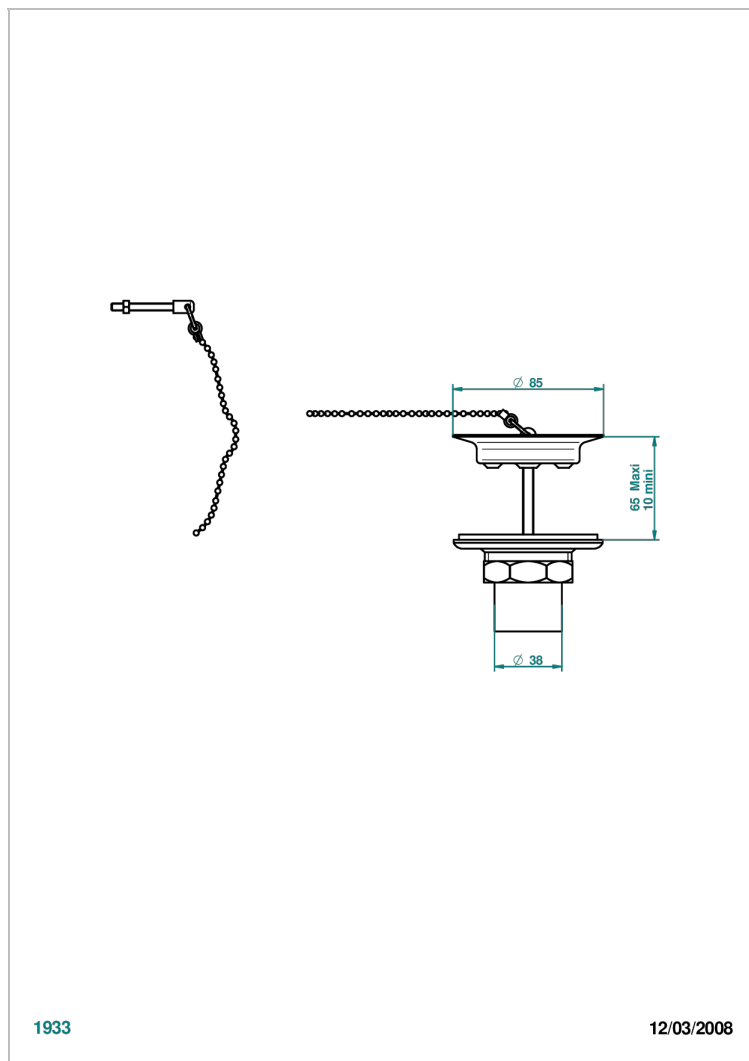

GRAND CENTRAL WHITE ONYX WITH LEVER HANDLES

U9S-363

Sink waste with metal plug

CHARACTERISTIC

- Grand central White Onyx with lever handles
- Sink waste with metal plug

AVAILABLE FINITIONS

Antique nickel - H28
Black ceram - D30
Blush PVD - H62
Brass color PVD - H49
Brown bronze color PVD - F33
Gold color PVD - H52