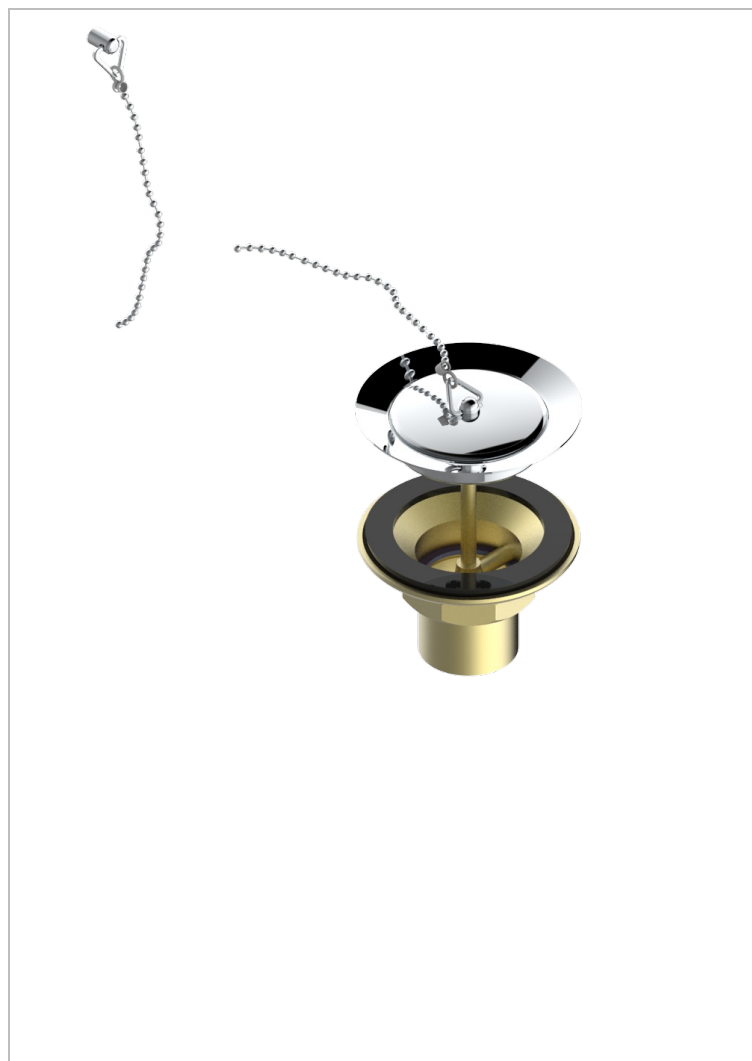

# GRAND CENTRAL WHITE ONYX WITH LEVER HANDLES

U9S-363

Sink waste with metal plug

1933

12/03/2008

## CHARACTERISTIC

- Grand central White Onyx with lever handles
- Sink waste with metal plug

## AVAILABLE FINITIONS

Antique nickel - H28  
Black ceram - D30  
Blush PVD - H62  
Brass color PVD - H49  
Brown bronze color PVD - F33  
Gold color PVD - H52

Graphite PVD - H64  
Lacquered light bronze - D01  
Matt Umber PVD - H67  
Matt blush PVD - H60  
Matt brass color PVD - H50  
Matt brown bronze color PVD - F34