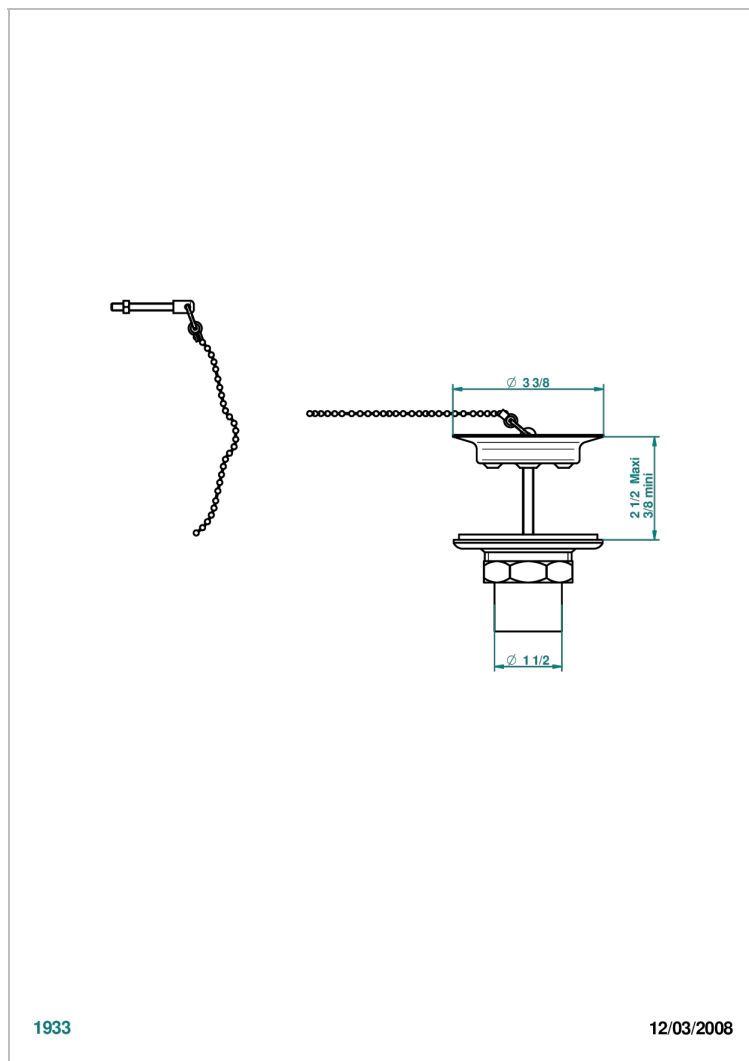

# GRAND CENTRAL WHITE ONYX WITH LEVER HANDLES

U9S-363

Sink waste with metal plug

1933

12/03/2008

## CHARACTERISTIC

- Grand central White Onyx with lever handles
- Sink waste with metal plug