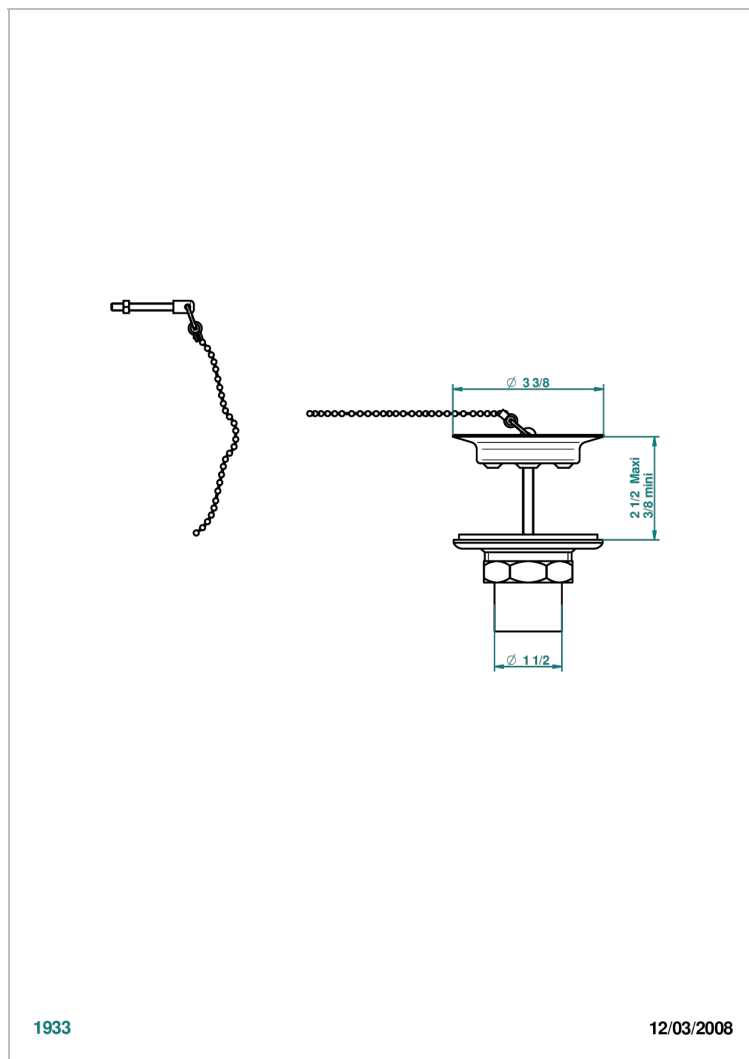

GRAND CENTRAL WHITE ONYX

U9R-363

Sink waste with metal plug

THG[®]
PARIS

1933

12/03/2008

CHARACTERISTIC

- Grand central White Onyx
- Sink waste with metal plug

AVAILABLE FINITIONS

Antique nickel - H28
Black ceram - D30
Blush PVD - H62
Brass color PVD - H49
Brown bronze color PVD - F33
Gold color PVD - H52

Graphite PVD - H64
Lacquered light bronze - D01
Matt Umber PVD - H67
Matt blush PVD - H60
Matt brass color PVD - H50
Matt brown bronze color PVD - F34