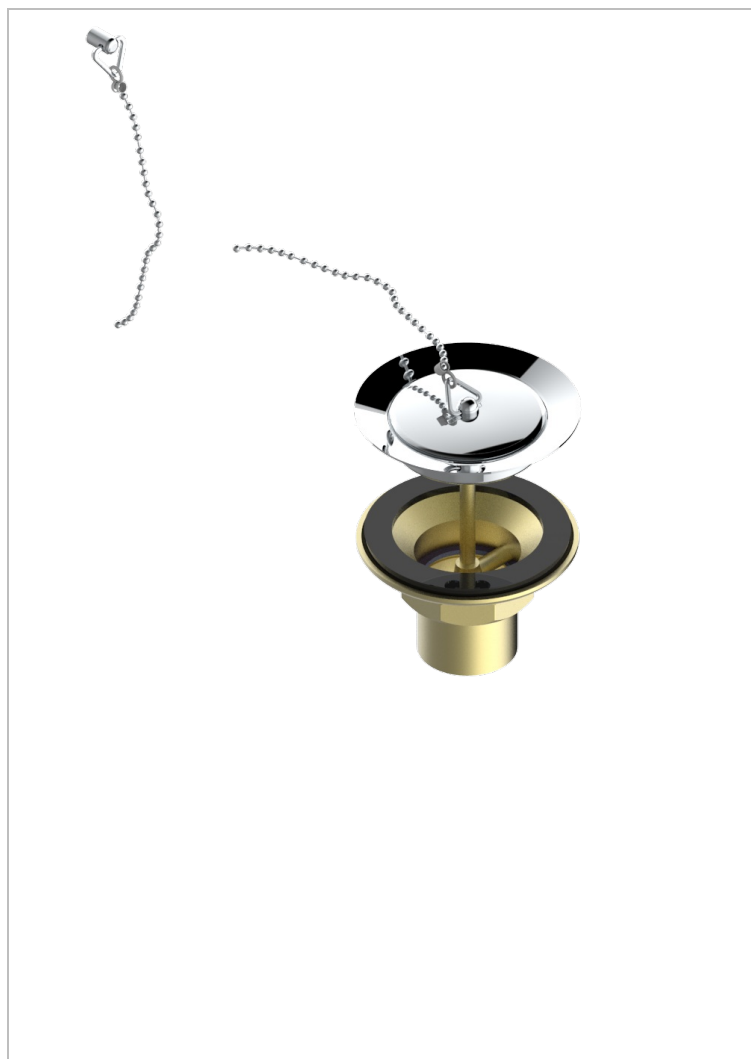

GRAND CENTRAL WHITE ONYX

U9R-363

Sink waste with metal plug

THG[®]
PARIS

1933

12/03/2008

CHARACTERISTIC

- Grand central White Onyx
- Sink waste with metal plug

AVAILABLE FINITIONS

Antique nickel - H28
Black ceram - D30
Blush PVD - H62
Brass color PVD - H49
Brown bronze color PVD - F33
Gold color PVD - H52

Graphite PVD - H64
Lacquered light bronze - D01
Matt Umber PVD - H67
Matt blush PVD - H60
Matt brass color PVD - H50
Matt brown bronze color PVD - F34

Matt chrome - C02
Matt gold - F07
Matt gold color PVD - H53
Matt graphite PVD - H65
Matt nickel (color finish) - C01
Matt nickel color PVD - H56

Natural smoked Brass - A13
Nickel color PVD - H55
Polished chrome (color finish) - A02
Polished gold (color finish) - F01
Polished nickel - B01
Soft gold - F30

Soft matt gold - F31
Umber PVD - H66
Varnished matt antique red copper
(color finish) - H07