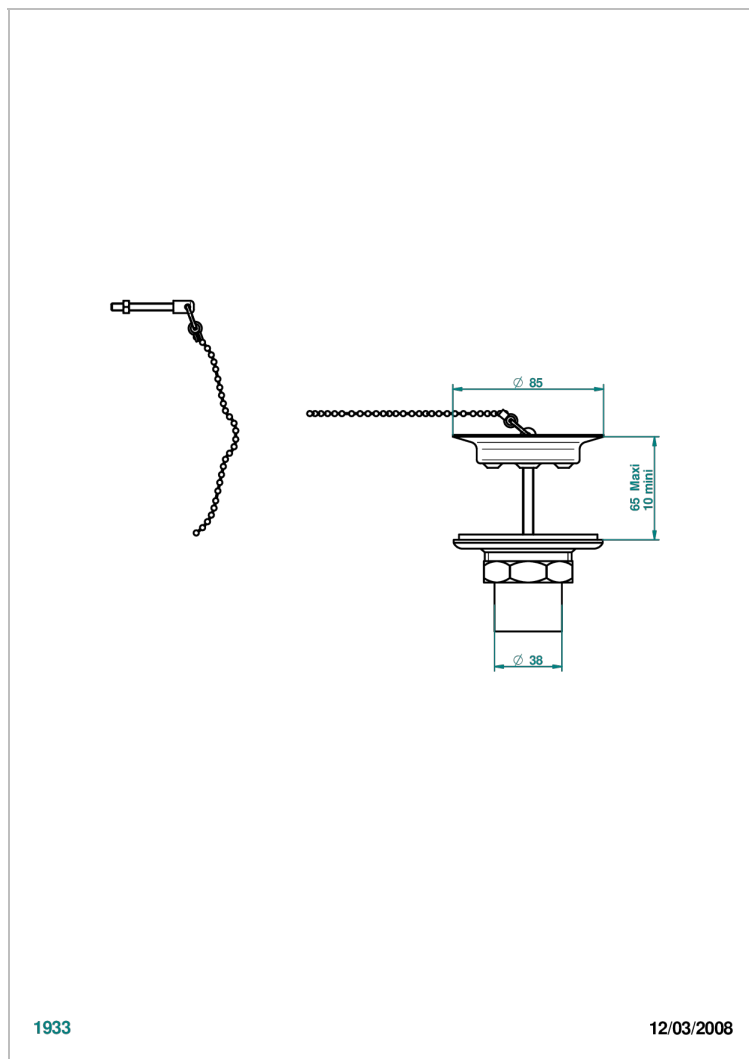

GRAND CENTRAL WHITE ONYX

U9R-363

Sink waste with metal plug

THG[®]
PARIS

CHARACTERISTIC

- Grand central White Onyx
- Sink waste with metal plug

AVAILABLE FINITIONS

Antique nickel - H28
Black ceram - D30
Blush PVD - H62
Brass color PVD - H49
Brown bronze color PVD - F33
Gold color PVD - H52