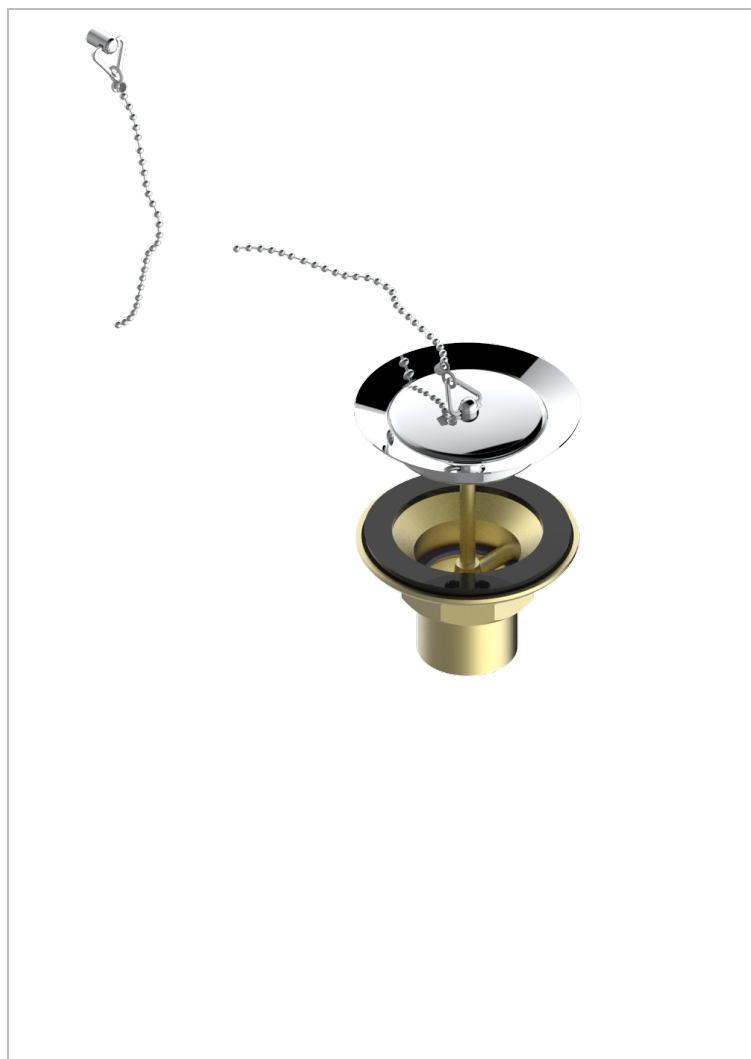

GRAND CENTRAL WHITE ONYX

U9R-363

Sink waste with metal plug

THG[®]
PARIS

CHARACTERISTIC

- Grand central White Onyx
- Sink waste with metal plug

AVAILABLE FINITIONS

Antique nickel - H28
Black ceram - D30
Blush PVD - H62
Brass color PVD - H49
Brown bronze color PVD - F33
Gold color PVD - H52

Graphite PVD - H64
Lacquered light bronze - D01
Matt Umber PVD - H67
Matt blush PVD - H60
Matt brass color PVD - H50
Matt brown bronze color PVD - F34

Matt chrome - C02
Matt gold - F07
Matt gold color PVD - H53
Matt graphite PVD - H65
Matt nickel (color finish) - C01
Matt nickel color PVD - H56

Natural smoked Brass - A13
Nickel color PVD - H55
Polished chrome (color finish) - A02
Polished gold (color finish) - F01
Polished nickel - B01
Soft gold - F30

Soft matt gold - F31
Umber PVD - H66
Varnished matt antique red copper
(color finish) - H07