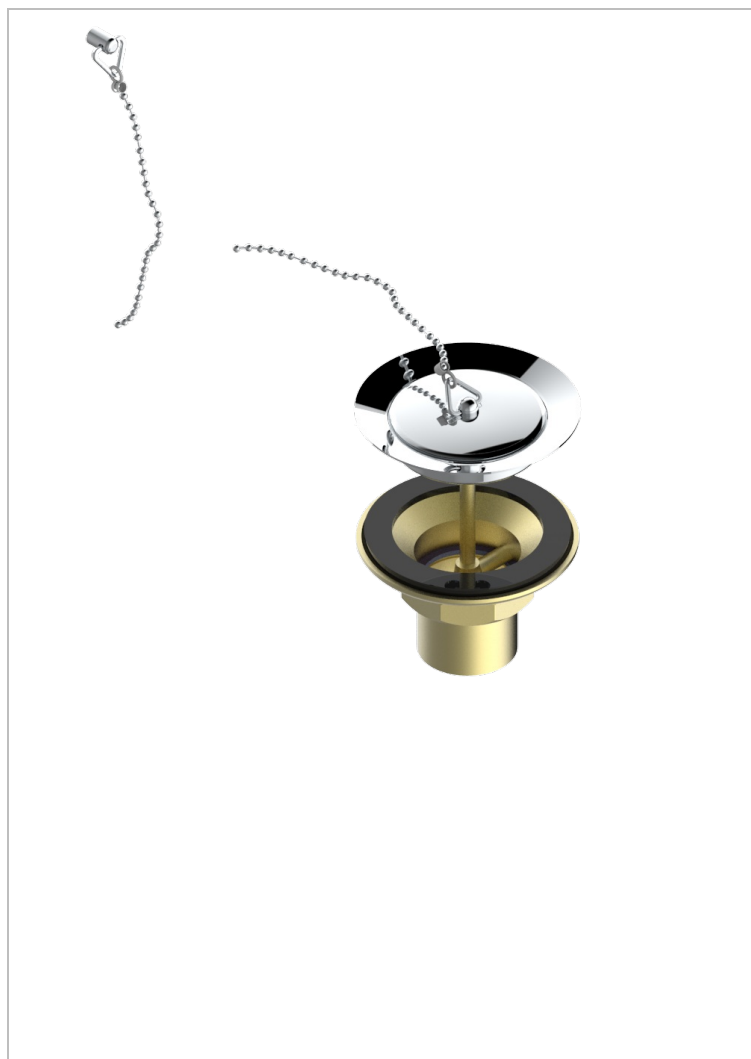

# GRAND CENTRAL WHITE ONYX

U9R-363

Sink waste with metal plug

THG<sup>®</sup>  
PARIS

1933

12/03/2008

## CHARACTERISTIC

- Grand central White Onyx
- Sink waste with metal plug

## AVAILABLE FINITIONS

Antique nickel - H28  
Black ceram - D30  
Blush PVD - H62  
Brass color PVD - H49  
Brown bronze color PVD - F33  
Gold color PVD - H52

Graphite PVD - H64  
Lacquered light bronze - D01  
Matt Umber PVD - H67  
Matt blush PVD - H60  
Matt brass color PVD - H50  
Matt brown bronze color PVD - F34