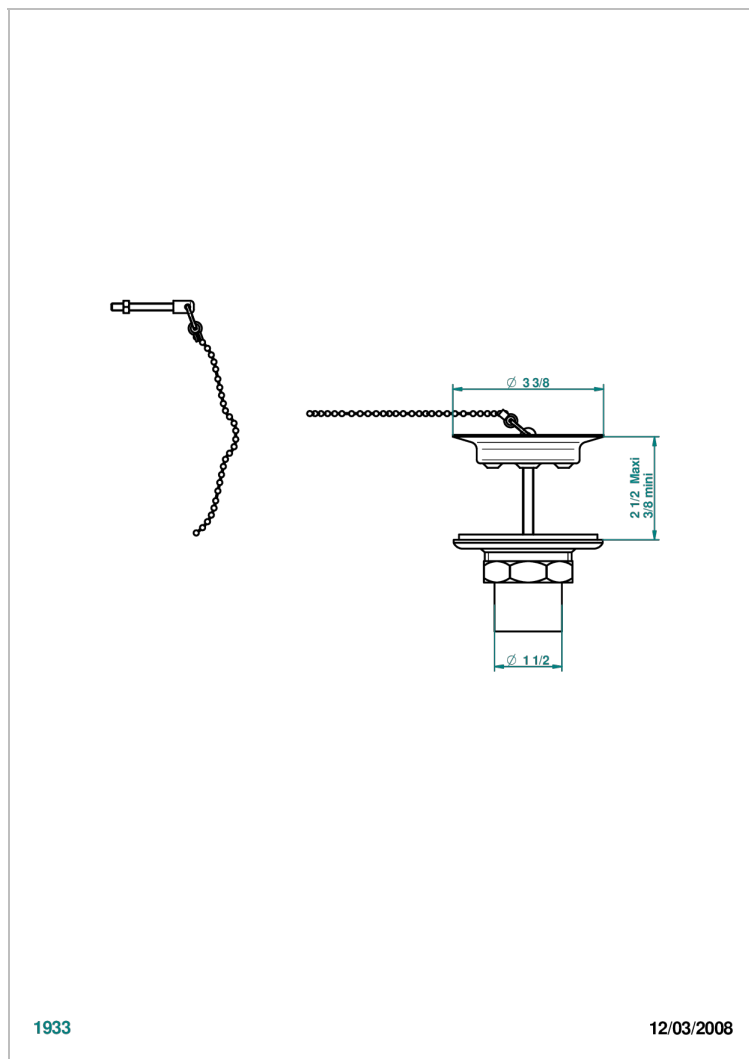

# GRAND CENTRAL WHITE ONYX

U9R-363

Sink waste with metal plug

THG<sup>®</sup>  
PARIS

1933

12/03/2008

## CHARACTERISTIC

- Grand central White Onyx
- Sink waste with metal plug