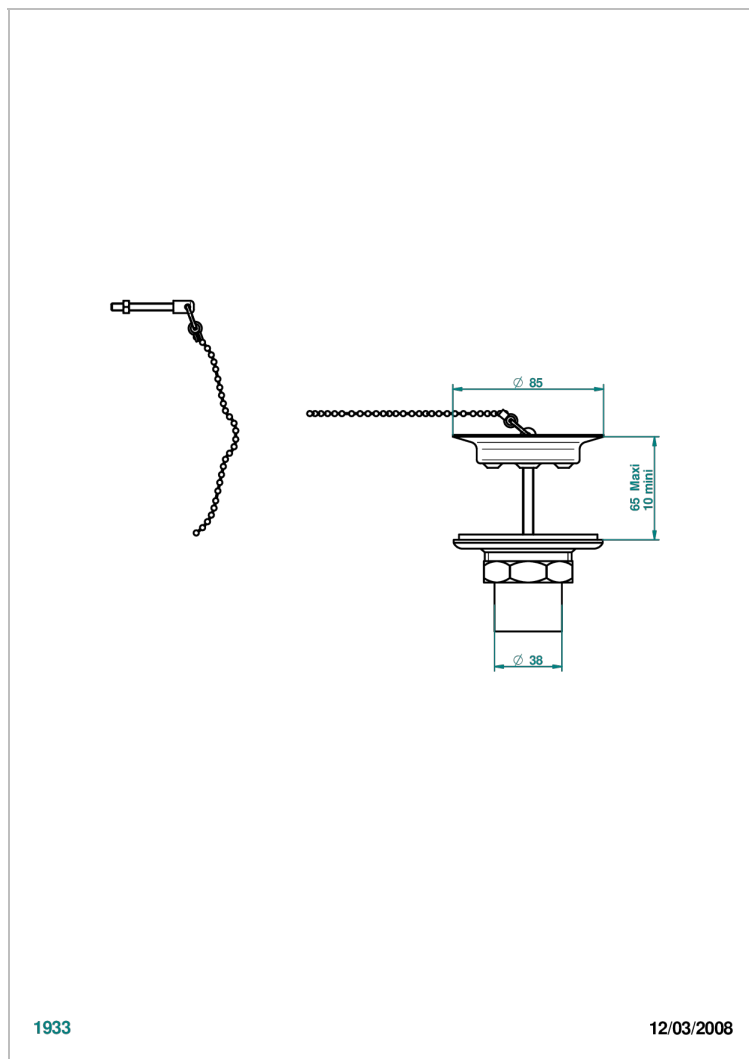

GRAND CENTRAL WHITE ONYX

U9R-363

Sink waste with metal plug

THG[®]
PARIS

1933

12/03/2008

CHARACTERISTIC

- Grand central White Onyx
- Sink waste with metal plug

AVAILABLE FINITIONS

Antique nickel - H28
Black ceram - D30
Blush PVD - H62
Brass color PVD - H49
Brown bronze color PVD - F33
Gold color PVD - H52

Graphite PVD - H64
Lacquered light bronze - D01
Matt Umber PVD - H67
Matt blush PVD - H60
Matt brass color PVD - H50
Matt brown bronze color PVD - F34