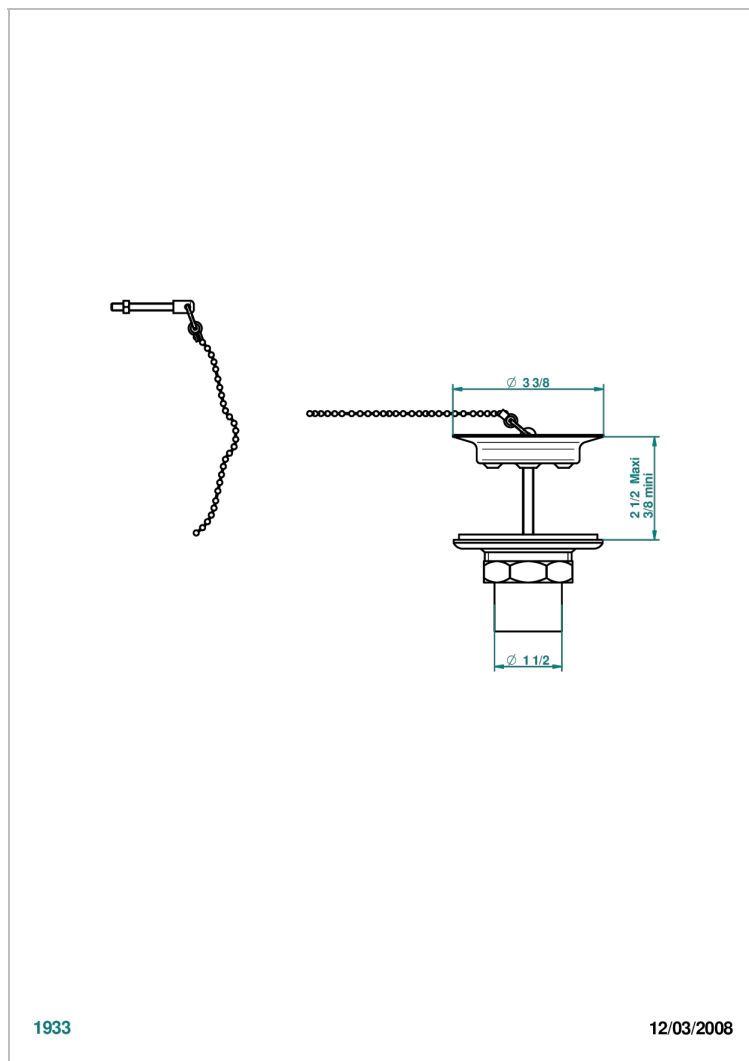

# GRAND CENTRAL WHITE ONYX

U9R-363

Sink waste with metal plug

THG<sup>®</sup>  
PARIS

## CHARACTERISTIC

- Grand central White Onyx
- Sink waste with metal plug