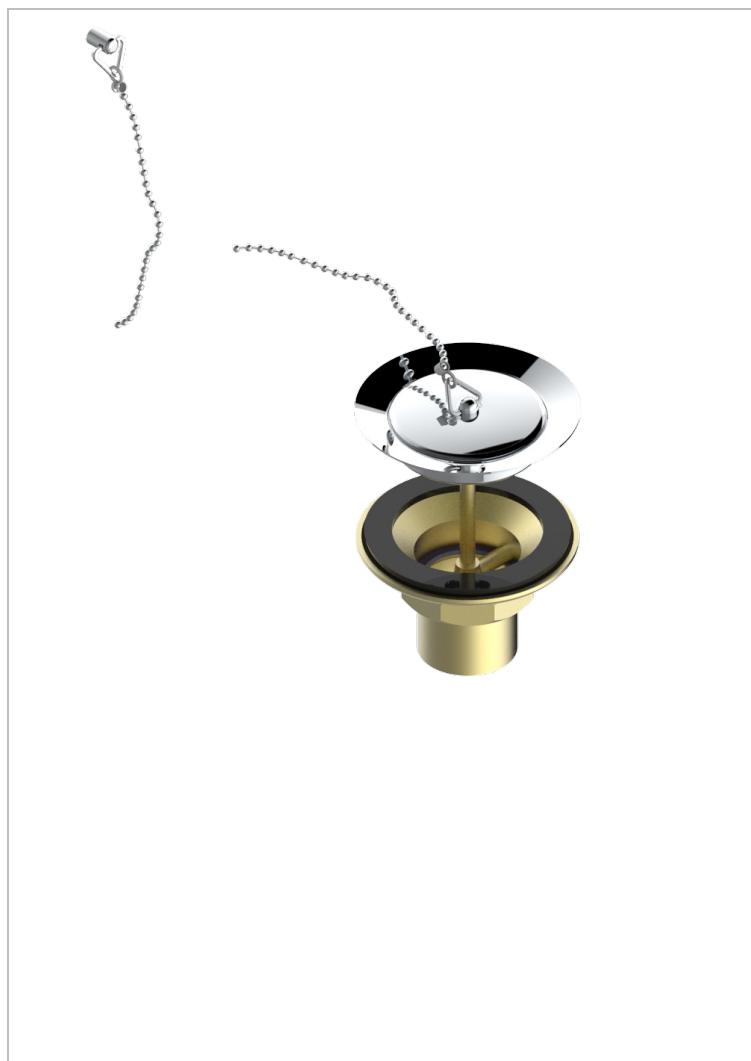

# GRAND CENTRAL WHITE ONYX

U9R-363

Sink waste with metal plug

THG<sup>®</sup>  
PARIS

## CHARACTERISTIC

- Grand central White Onyx
- Sink waste with metal plug

## AVAILABLE FINITIONS

Antique nickel - H28  
Black ceram - D30  
Blush PVD - H62  
Brass color PVD - H49  
Brown bronze color PVD - F33  
Gold color PVD - H52

Graphite PVD - H64  
Lacquered light bronze - D01  
Matt Umber PVD - H67  
Matt blush PVD - H60  
Matt brass color PVD - H50  
Matt brown bronze color PVD - F34