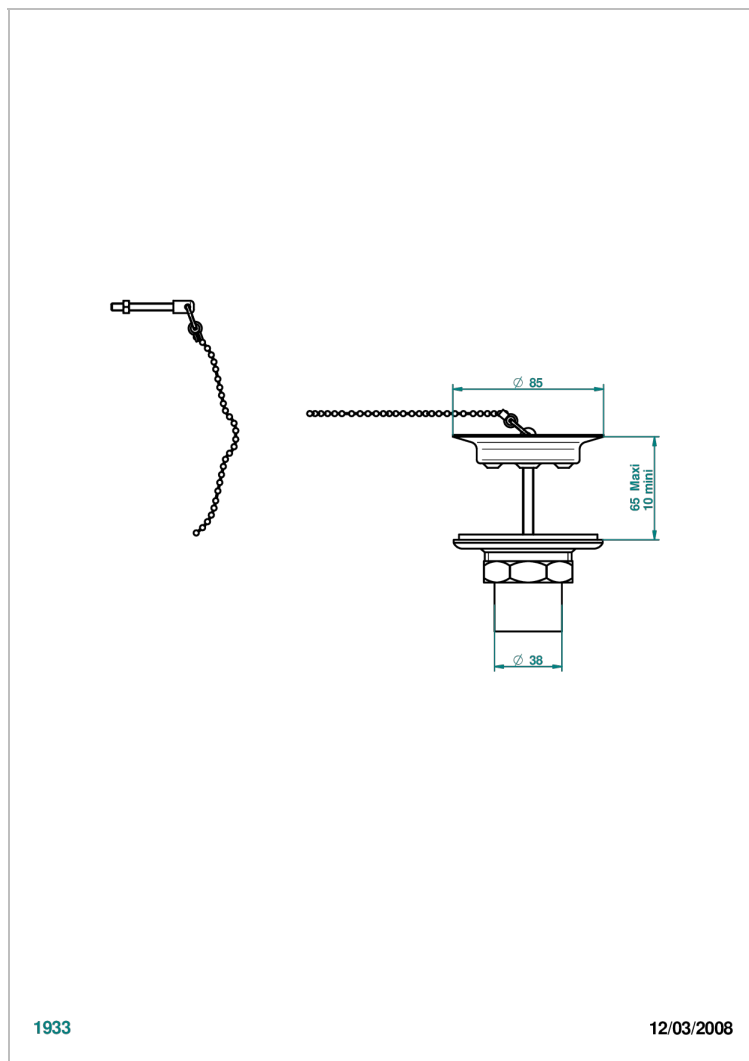

# GRAND CENTRAL BLACK ONYX WITH LEVER

U9N-363

Sink waste with metal plug

THG<sup>®</sup>  
PARIS

1933

12/03/2008

## CHARACTERISTIC

- Grand central Black Onyx with lever
- Sink waste with metal plug