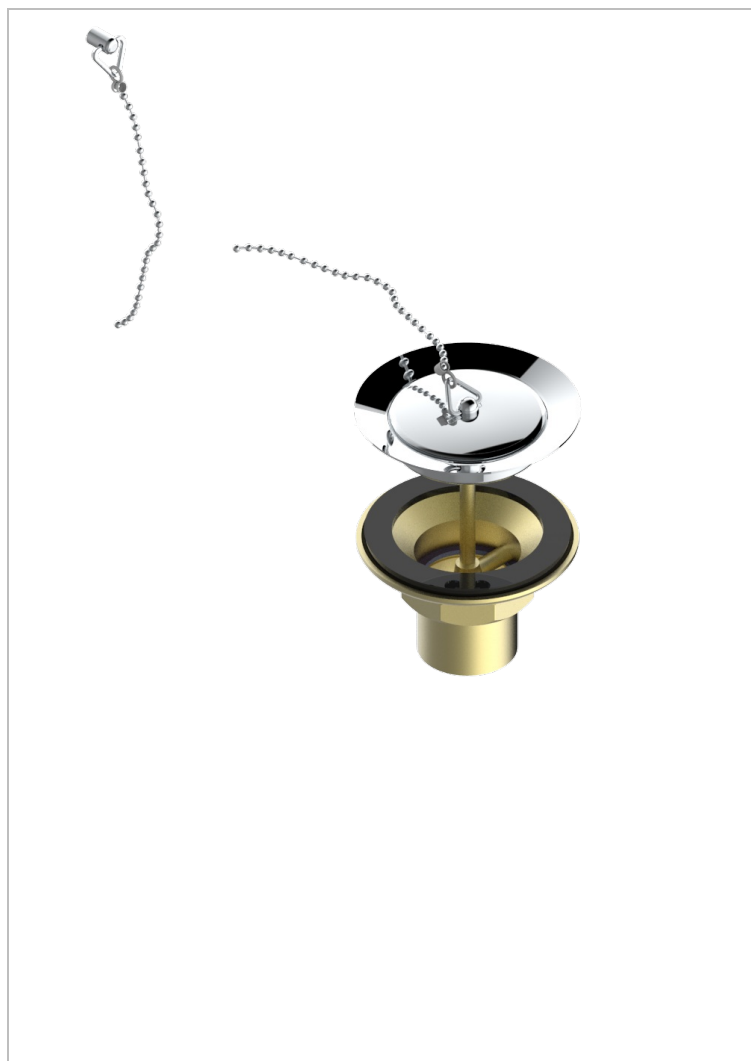

# GRAND CENTRAL BLACK ONYX WITH LEVER

U9N-363

Sink waste with metal plug

THG<sup>®</sup>  
PARIS

1933

12/03/2008

## CHARACTERISTIC

- Grand central Black Onyx with lever
- Sink waste with metal plug

## AVAILABLE FINITIONS

Antique nickel - H28  
Black ceram - D30  
Blush PVD - H62  
Brass color PVD - H49  
Brown bronze color PVD - F33  
Gold color PVD - H52

Graphite PVD - H64  
Lacquered light bronze - D01  
Matt Umber PVD - H67  
Matt blush PVD - H60  
Matt brass color PVD - H50  
Matt brown bronze color PVD - F34