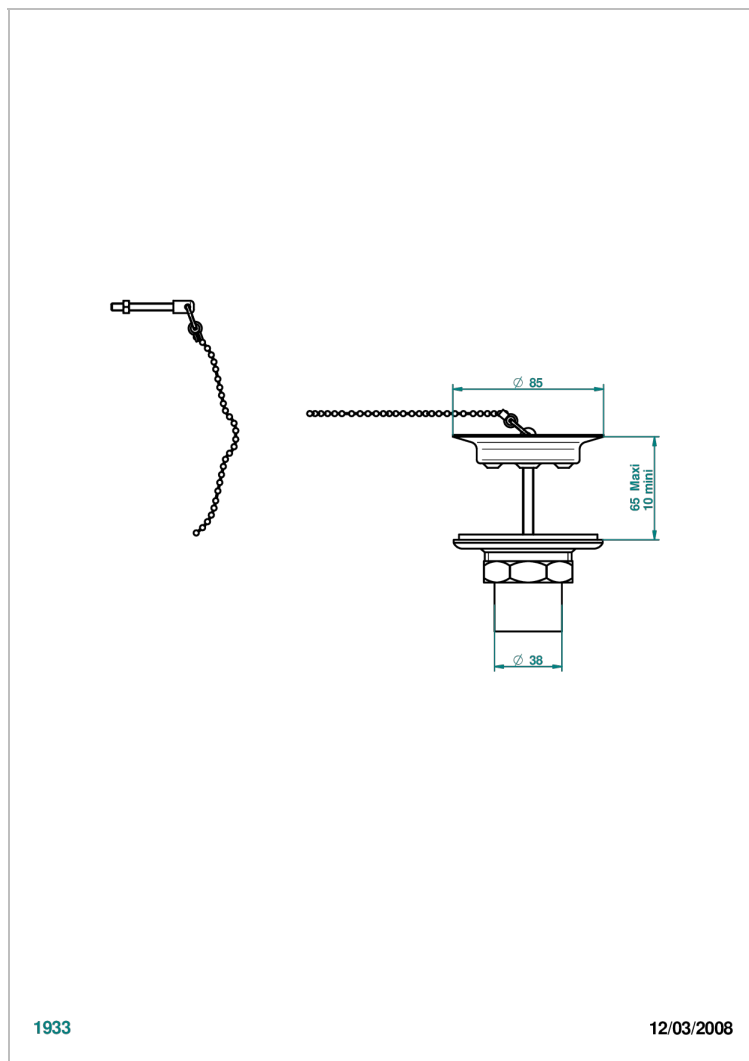

GRAND CENTRAL BLACK ONYX WITH LEVER

U9N-363

Sink waste with metal plug

THG[®]
PARIS

1933

12/03/2008

CHARACTERISTIC

- Grand central Black Onyx with lever
- Sink waste with metal plug

AVAILABLE FINITIONS

Antique nickel - H28
Black ceram - D30
Blush PVD - H62
Brass color PVD - H49
Brown bronze color PVD - F33
Gold color PVD - H52

Graphite PVD - H64
Lacquered light bronze - D01
Matt Umber PVD - H67
Matt blush PVD - H60
Matt brass color PVD - H50
Matt brown bronze color PVD - F34