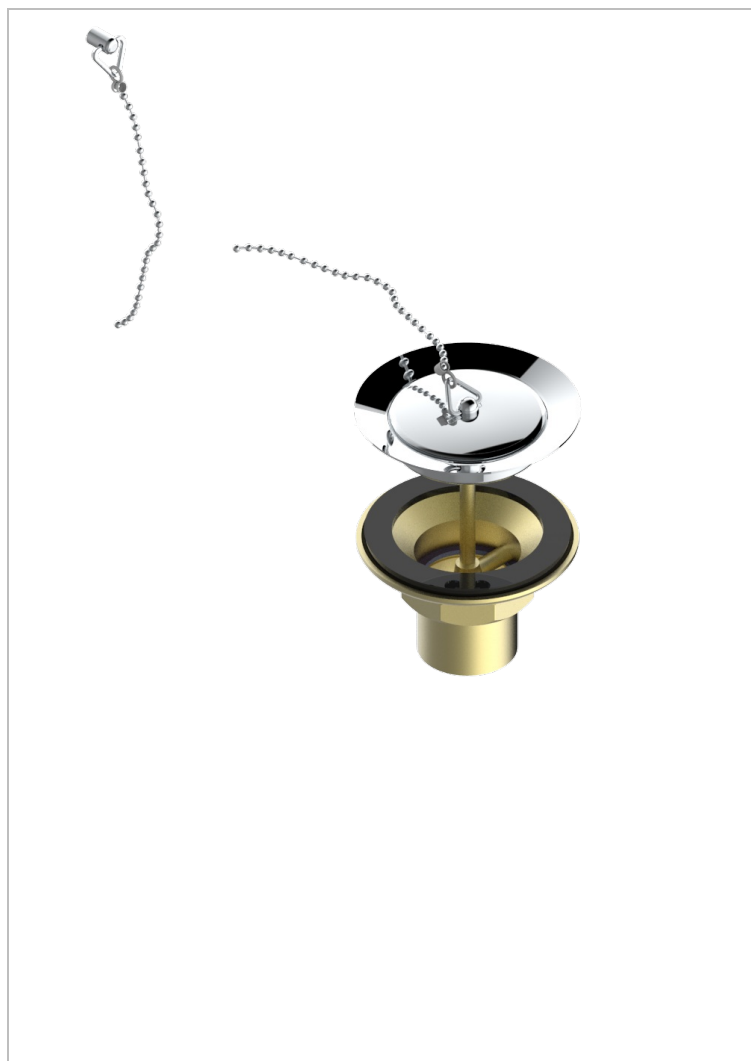

GRAND CENTRAL BLACK ONYX WITH LEVER

U9N-363

Sink waste with metal plug

THG[®]
PARIS

1933

12/03/2008

CHARACTERISTIC

- Grand central Black Onyx with lever
- Sink waste with metal plug

AVAILABLE FINITIONS

Antique nickel - H28
Black ceram - D30
Blush PVD - H62
Brass color PVD - H49
Brown bronze color PVD - F33
Gold color PVD - H52

Graphite PVD - H64
Lacquered light bronze - D01
Matt Umber PVD - H67
Matt blush PVD - H60
Matt brass color PVD - H50
Matt brown bronze color PVD - F34

Matt chrome - C02
Matt gold - F07
Matt gold color PVD - H53
Matt graphite PVD - H65
Matt nickel (color finish) - C01
Matt nickel color PVD - H56

Natural smoked Brass - A13
Nickel color PVD - H55
Polished chrome (color finish) - A02
Polished gold (color finish) - F01
Polished nickel - B01
Soft gold - F30

Soft matt gold - F31
Umber PVD - H66
Varnished matt antique red copper
(color finish) - H07