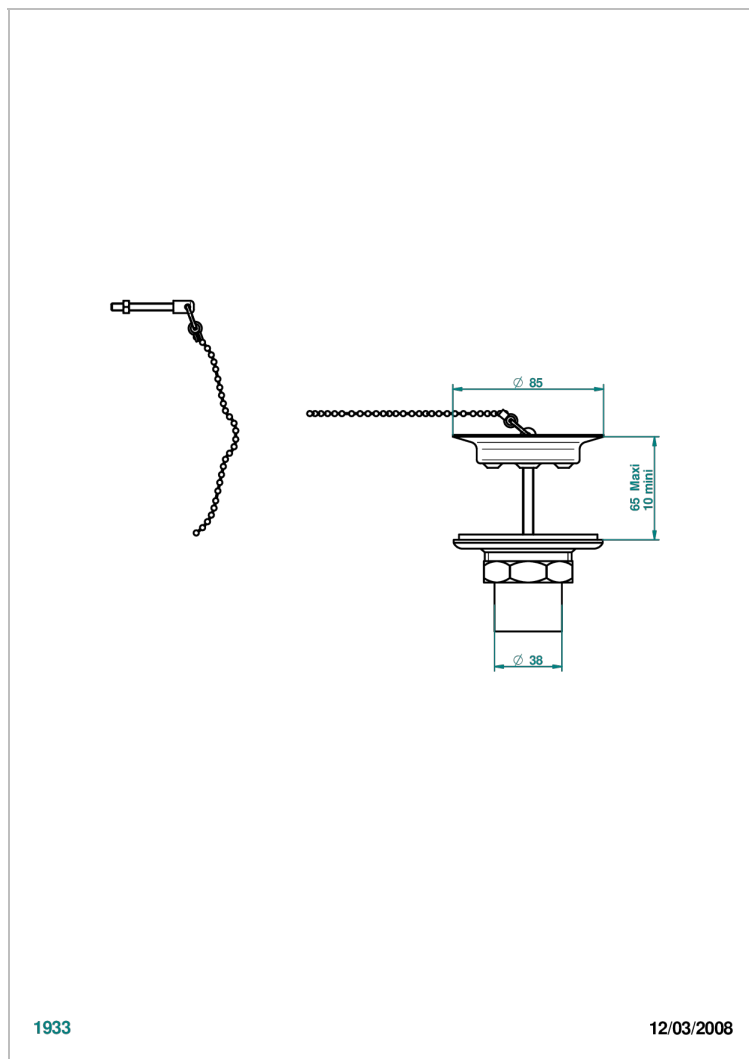

GRAND CENTRAL BLACK ONYX WITH LEVER

U9N-363

Sink waste with metal plug

THG[®]
PARIS

CHARACTERISTIC

- Grand central Black Onyx with lever
- Sink waste with metal plug

AVAILABLE FINITIONS

Antique nickel - H28
Black ceram - D30
Blush PVD - H62
Brass color PVD - H49
Brown bronze color PVD - F33
Gold color PVD - H52