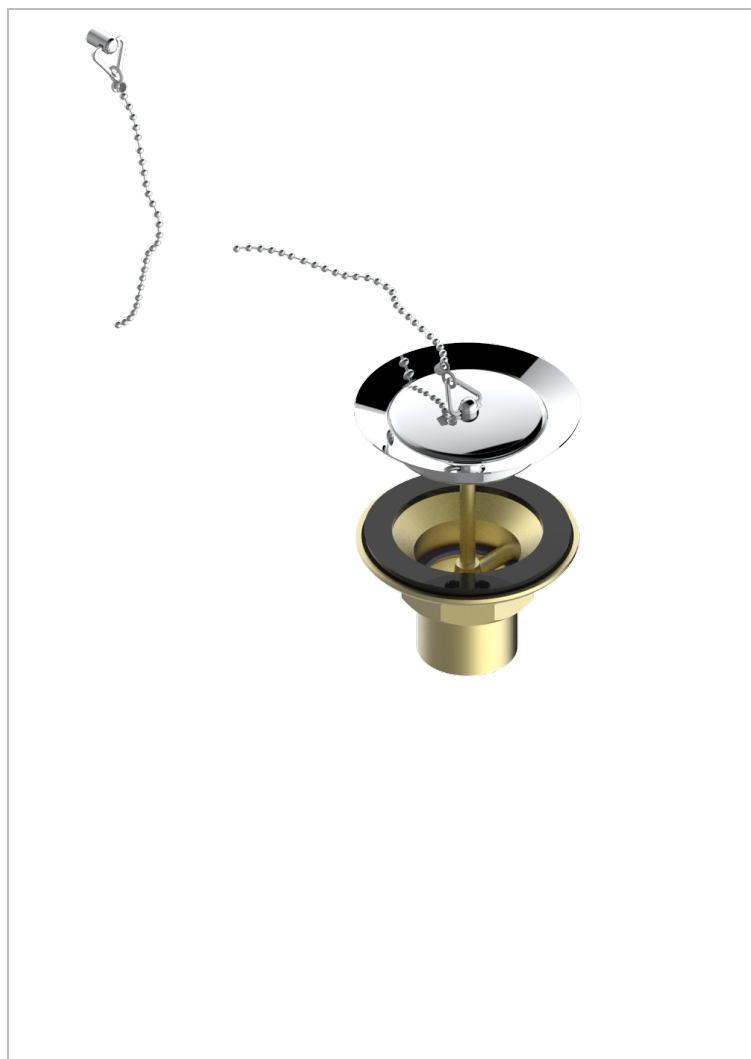

GRAND CENTRAL BLACK ONYX WITH LEVER

U9N-363

Sink waste with metal plug

THG[®]
PARIS

CHARACTERISTIC

- Grand central Black Onyx with lever
- Sink waste with metal plug

AVAILABLE FINITIONS

Antique nickel - H28
Black ceram - D30
Blush PVD - H62
Brass color PVD - H49
Brown bronze color PVD - F33
Gold color PVD - H52

Graphite PVD - H64
Lacquered light bronze - D01
Matt Umber PVD - H67
Matt blush PVD - H60
Matt brass color PVD - H50
Matt brown bronze color PVD - F34

Matt chrome - C02
Matt gold - F07
Matt gold color PVD - H53
Matt graphite PVD - H65
Matt nickel (color finish) - C01
Matt nickel color PVD - H56

Natural smoked Brass - A13
Nickel color PVD - H55
Polished chrome (color finish) - A02
Polished gold (color finish) - F01
Polished nickel - B01
Soft gold - F30

Soft matt gold - F31
Umber PVD - H66
Varnished matt antique red copper
(color finish) - H07