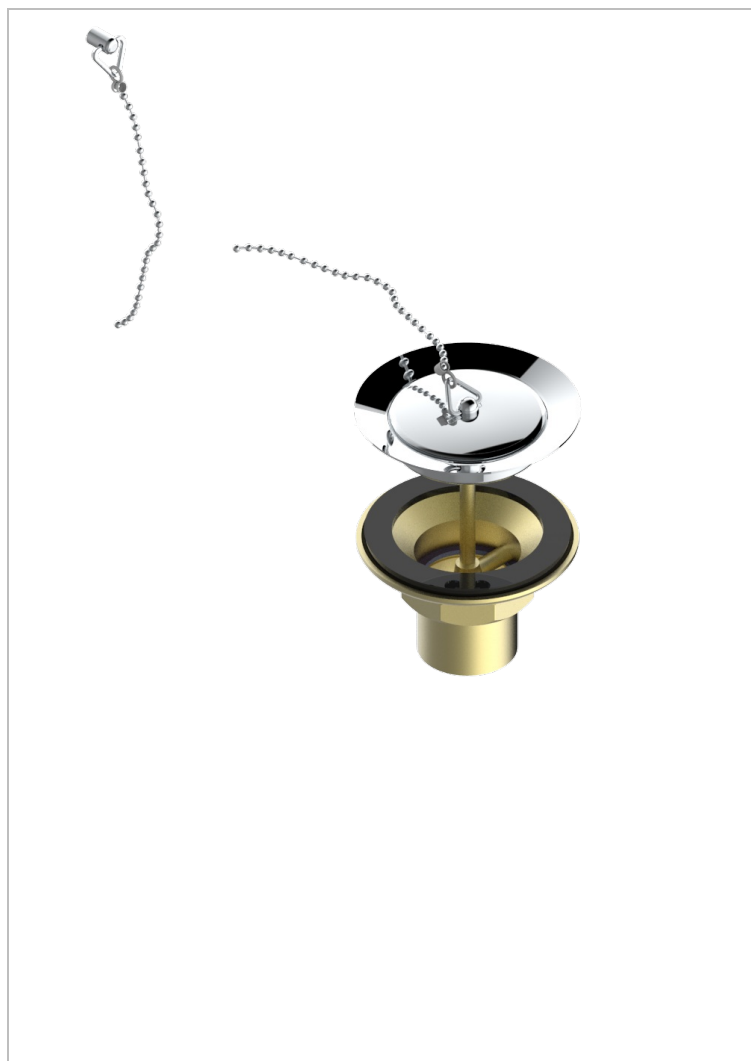

GRAND CENTRAL BLACK ONYX WITH LEVER

U9N-363

Sink waste with metal plug

THG[®]
PARIS

CHARACTERISTIC

- Grand central Black Onyx with lever
- Sink waste with metal plug

AVAILABLE FINITIONS

Antique nickel - H28
Black ceram - D30
Blush PVD - H62
Brass color PVD - H49
Brown bronze color PVD - F33
Gold color PVD - H52

Graphite PVD - H64
Lacquered light bronze - D01
Matt Umber PVD - H67
Matt blush PVD - H60
Matt brass color PVD - H50
Matt brown bronze color PVD - F34

Matt chrome - C02
Matt gold - F07
Matt gold color PVD - H53
Matt graphite PVD - H65
Matt nickel (color finish) - C01
Matt nickel color PVD - H56

Natural smoked Brass - A13
Nickel color PVD - H55
Polished chrome (color finish) - A02
Polished gold (color finish) - F01
Polished nickel - B01
Soft gold - F30

Soft matt gold - F31
Umber PVD - H66
Varnished matt antique red copper
(color finish) - H07