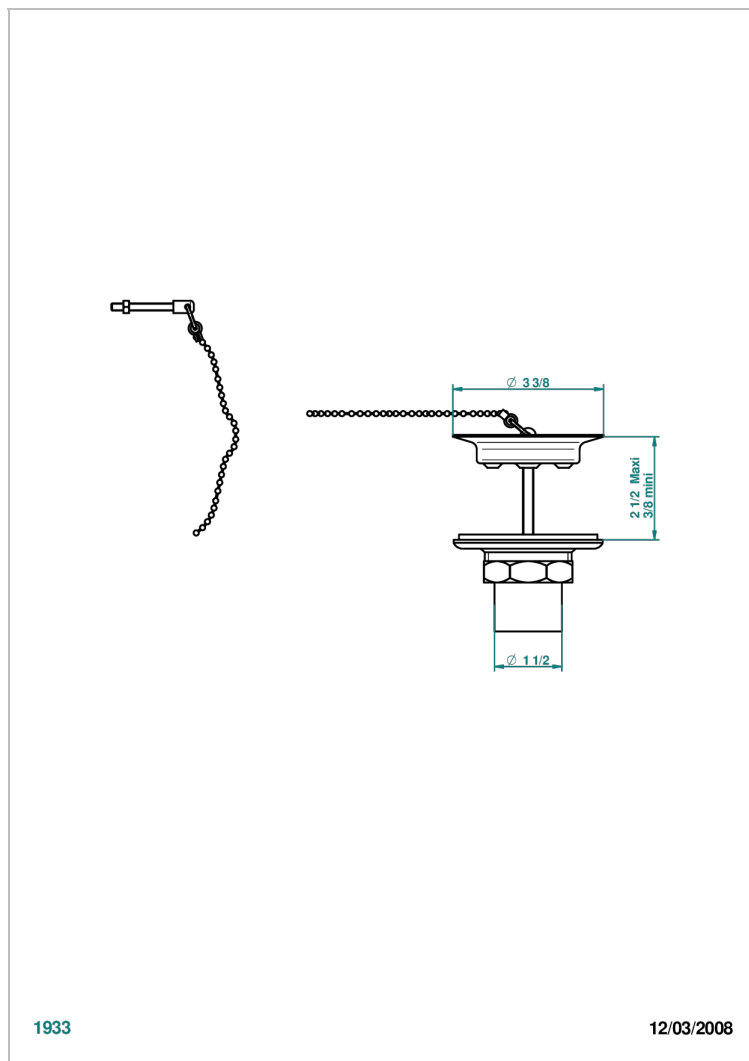

GRAND CENTRAL BLACK ONYX WITH LEVER

U9N-363

Sink waste with metal plug

THG[®]
PARIS

CHARACTERISTIC

- Grand central Black Onyx with lever
- Sink waste with metal plug

AVAILABLE FINITIONS

Antique nickel - H28
Black ceram - D30
Blush PVD - H62
Brass color PVD - H49
Brown bronze color PVD - F33
Gold color PVD - H52