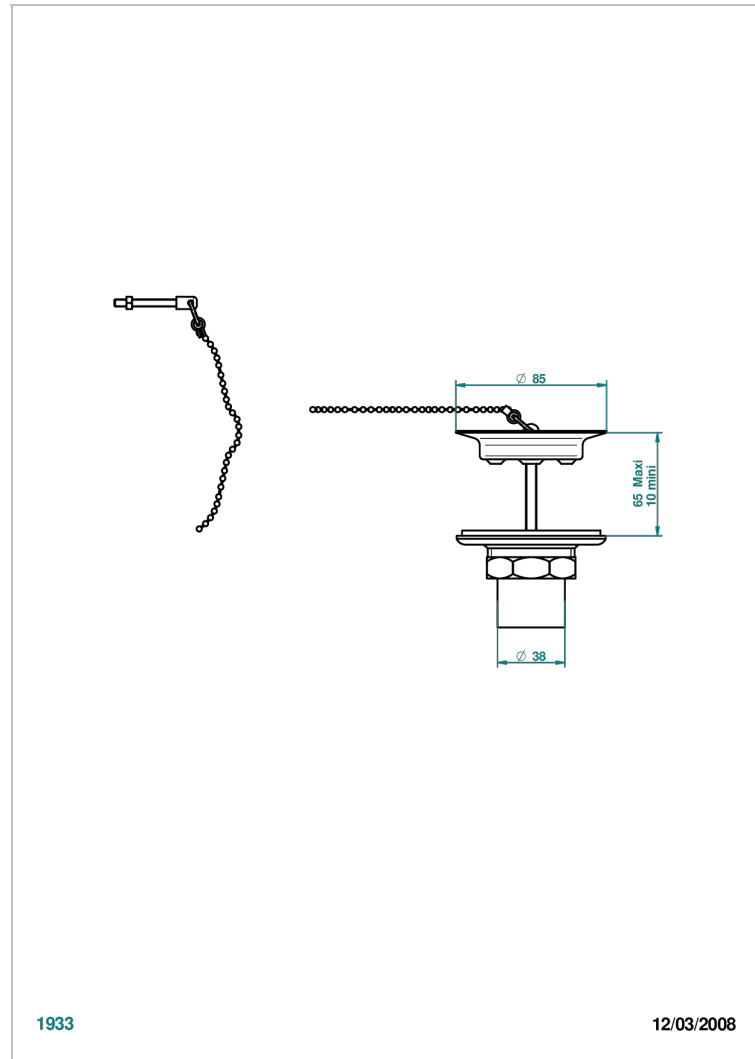

GRAND CENTRAL BLACK ONYX

U9M-363

Sink waste with metal plug

THG®
PARIS

1933

12/03/2008

CHARACTERISTIC

- Grand central Black Onyx
- Sink waste with metal plug

AVAILABLE FINITIONS

Antique nickel - H28
Black ceram - D30
Blush PVD - H62
Brass color PVD - H49
Brown bronze color PVD - F33
Gold color PVD - H52

Graphite PVD - H64
Lacquered light bronze - D01
Matt Umber PVD - H67
Matt blush PVD - H60
Matt brass color PVD - H50
Matt brown bronze color PVD - F34

Matt chrome - C02
Matt gold - F07
Matt gold color PVD - H53
Matt graphite PVD - H65
Matt nickel (color finish) - C01
Matt nickel color PVD - H56

Natural smoked Brass - A13
Nickel color PVD - H55
Polished chrome (color finish) - A02
Polished gold (color finish) - F01
Polished nickel - B01
Soft gold - F30

Soft matt gold - F31
Umber PVD - H66
Varnished matt antique red copper
(color finish) - H07