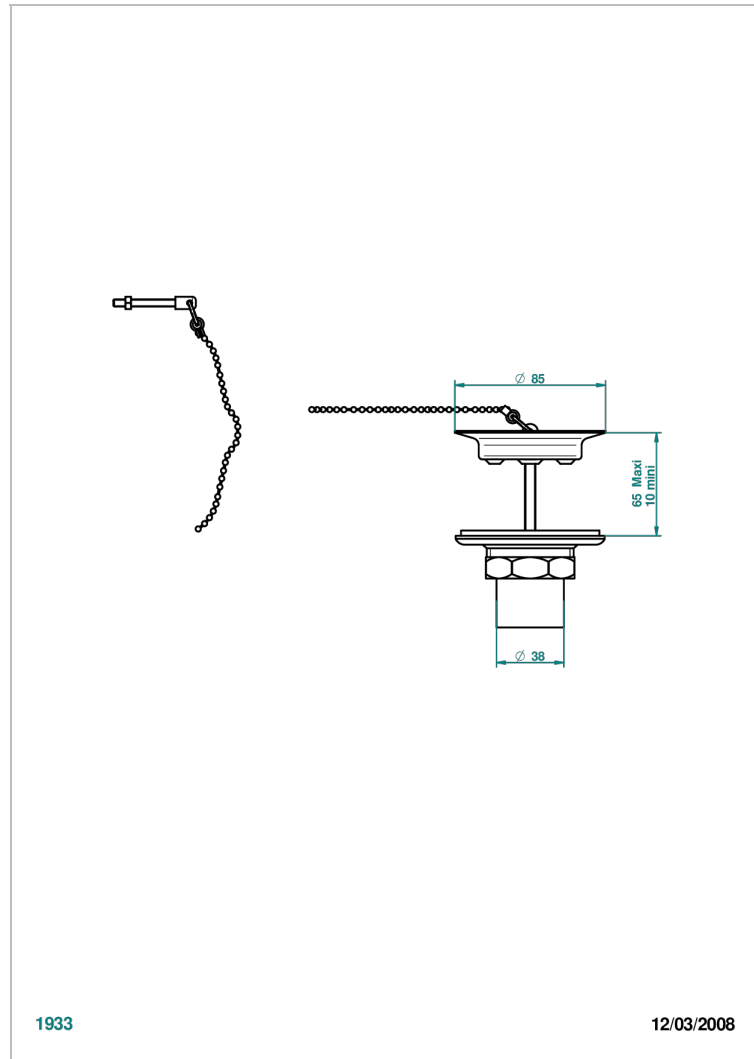

GRAND CENTRAL BLACK ONYX

U9M-363

Sink waste with metal plug

THG[®]
PARIS

CHARACTERISTIC

- Grand central Black Onyx
- Sink waste with metal plug

AVAILABLE FINITIONS

Antique nickel - H28
Black ceram - D30
Blush PVD - H62
Brass color PVD - H49
Brown bronze color PVD - F33
Gold color PVD - H52