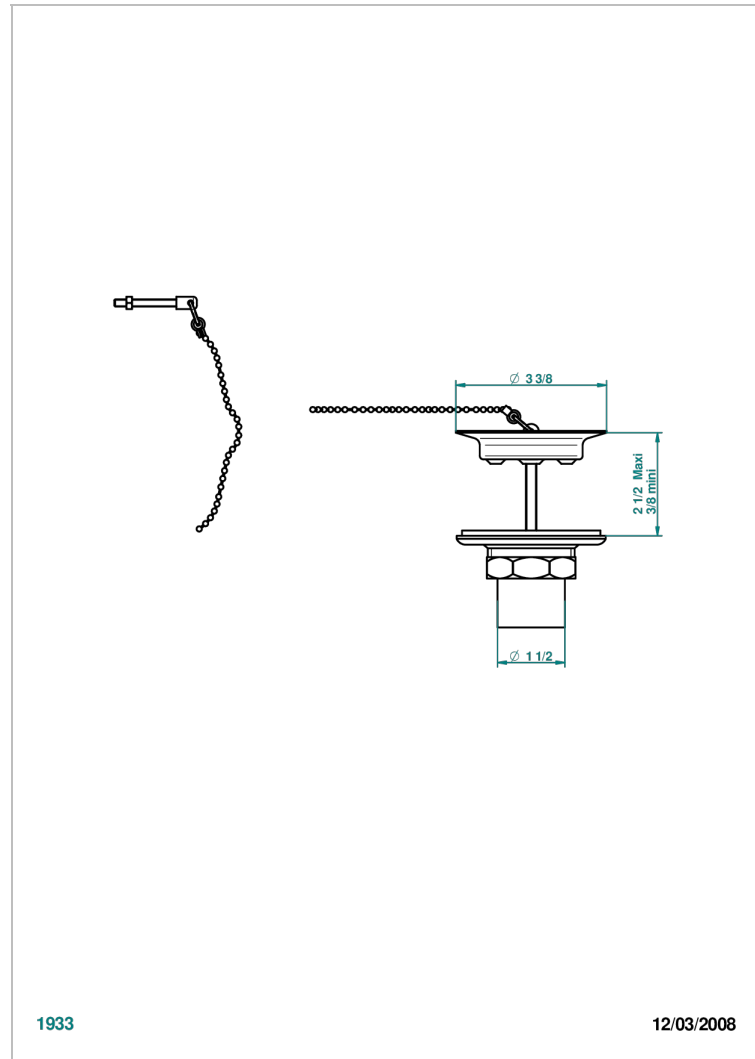

GRAND CENTRAL BLACK ONYX

U9M-363

Sink waste with metal plug

THG[®]
PARIS

1933

12/03/2008

CHARACTERISTIC

- Grand central Black Onyx
- Sink waste with metal plug

AVAILABLE FINITIONS

Antique nickel - H28
Black ceram - D30
Blush PVD - H62
Brass color PVD - H49
Brown bronze color PVD - F33
Gold color PVD - H52

Graphite PVD - H64
Lacquered light bronze - D01
Matt Umber PVD - H67
Matt blush PVD - H60
Matt brass color PVD - H50
Matt brown bronze color PVD - F34